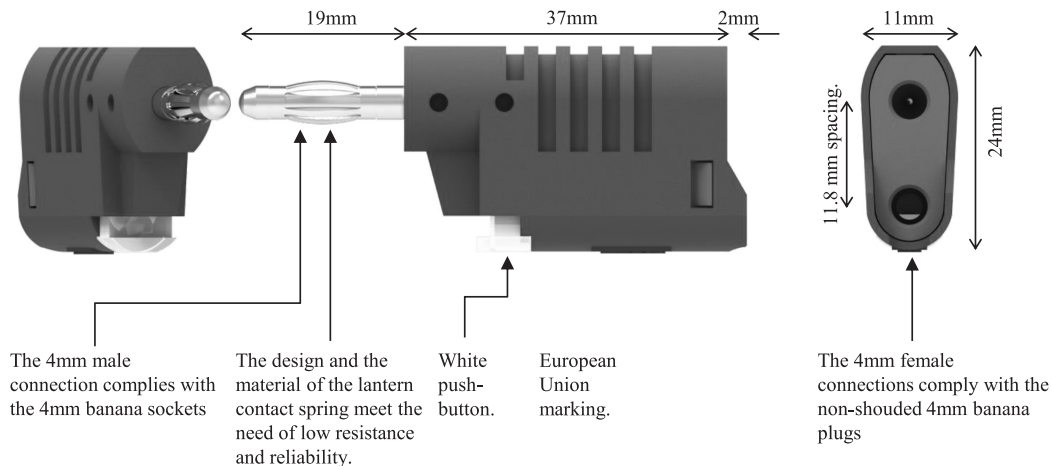

Stacking 4mm Male Banana Plug

RoHS
Compliant

Applications

To split 4mm banana sockets or make 4mm banana leads in-the-field

Characteristics

Electrical Safety	: Very low voltages only: 33V AC / 70V DC, 36A (at +40°C)
Operating Temperature	: -20°C to +80°C
Materials	: Conductor: Nickel-coated brass and steel Insulators and lantern contact spring
Colour	: Black and Red

Part Number Table

Description	Colour	Part Number
Do-it-Yourself (DIY), Stacking 4mm male banana plug, Quick wire attachment	Black	76-1690
	Red	76-1692

Important Notice : This data sheet and its contents (the "Information") belong to the members of the Premier Farnell group of companies (the "Group") or are licensed to it. No licence is granted for the use of it other than for information purposes in connection with the products to which it relates. No licence of any intellectual property rights is granted. The Information is subject to change without notice and replaces all data sheets previously supplied. The Information supplied is believed to be accurate but the Group assumes no responsibility for its accuracy or completeness, any error in or omission from it or for any use made of it. Users of this data sheet should check for themselves the Information and the suitability of the products for their purpose and not make any assumptions based on information included or omitted. Liability for loss or damage resulting from any reliance on the Information or use of it (including liability resulting from negligence or where the Group was aware of the possibility of such loss or damage arising) is excluded. This will not operate to limit or restrict the Group's liability for death or personal injury resulting from its negligence. Tenma is the registered trademark of the Group. © Premier Farnell Limited 2016.