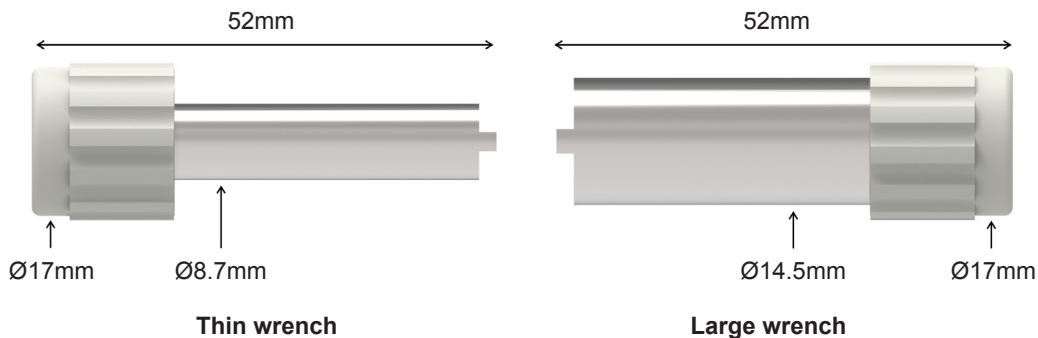

Internal and External Wrench

RoHS
Compliant

Applications

Screwing and tightening of 4mm banana jacks of panels.

Characteristics

Set of two complementary wrenches of 4mm female banana jacks (sockets)

Operating Temperature : -20°C to +80°C

Materials : Conductors: Nickel-coated steel

Part Number Table

Description	Part Number
Internal Wrench and External Wrench	76-1706

Important Notice : This data sheet and its contents (the "Information") belong to the members of the Premier Farnell group of companies (the "Group") or are licensed to it. No licence is granted for the use of it other than for information purposes in connection with the products to which it relates. No licence of any intellectual property rights is granted. The Information is subject to change without notice and replaces all data sheets previously supplied. The Information supplied is believed to be accurate but the Group assumes no responsibility for its accuracy or completeness, any error in or omission from it or for any use made of it. Users of this data sheet should check for themselves the Information and the suitability of the products for their purpose and not make any assumptions based on information included or omitted. Liability for loss or damage resulting from any reliance on the Information or use of it (including liability resulting from negligence or where the Group was aware of the possibility of such loss or damage arising) is excluded. This will not operate to limit or restrict the Group's liability for death or personal injury resulting from its negligence. Tenma is the registered trademark of the Group. © Premier Farnell Limited 2016.