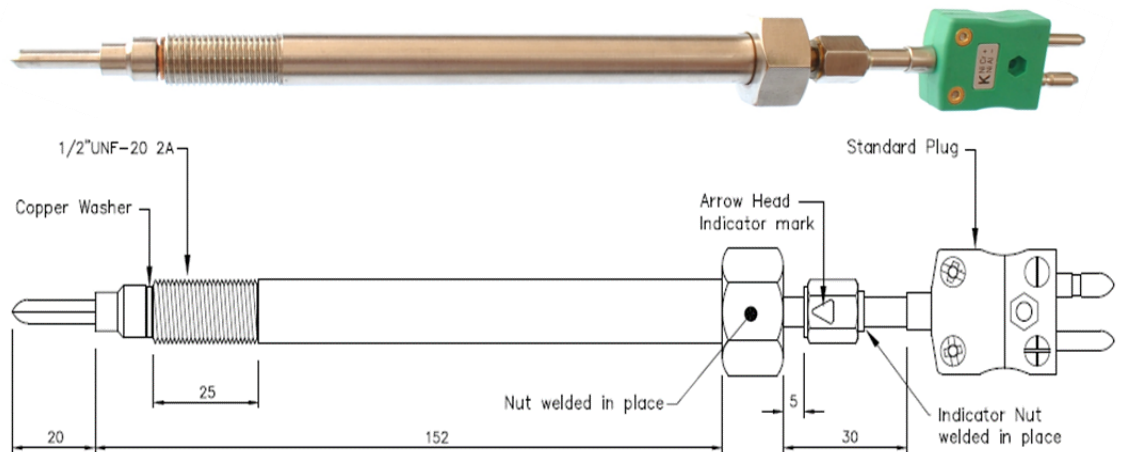

IEC Twist Melt Bolt Thermocouple with Standard Thermocouple Plug Type J or K with 20mm blade tip

- Type 'J' or 'K' twist melt bolt thermocouple
- Rotational blade style tip allowing correct positioning for reduced resistance in the melt flow
- Widely used in plastics extruders and injection moulders
- Designed to withstand high pressure applications experienced with molten plastics & polymers
- Stainless steel bolt with 1/2" UNF-20 2A thread
- 152mm stem length
- 20mm long blade tip immersion length
- Temperature range to 400°C
- Grounded hot junction
- Standard plug termination (round pin)
- Tolerance & colour code in accordance with IEC-584 specification

T/C Type	Thread	Stem Length	Tip Immersion Length	order code
J	1/2" UNF-20	152mm (6" inch)	20.0mm	XF-945-FAR
K	1/2" UNF-20	152mm (6" inch)	20.0mm	XF-946-FAR

About Labfacility

Formed in 1971, Labfacility specialize in the field of Temperature and Process Measurement.