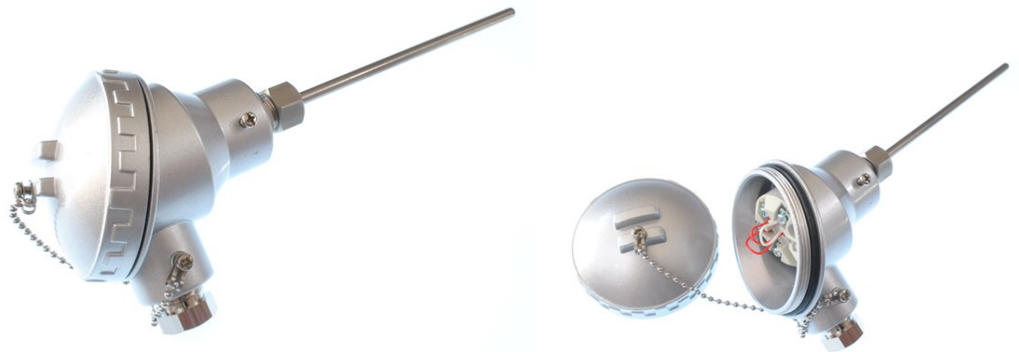

Platinum Resistance Pt100 3 wire class B Resistance Thermometer with KNE Head and Fitted Transmitter

About Labfacility

Formed in 1971, Labfacility specialize in the field of Temperature and Process Measurement.

We are the largest UK manufacturer of both temperature sensors and thermocouple connectors

Quality & Service

Quality and Service are key elements in the continued growth of Labfacility.

Technical support is always freely available from our experienced technical sales teams and the company has ISO9001 accreditation.

- Pt100 probe with KNE terminal head fitted with a transmitter
- Class B, 3 wire connection
- Available in a probe length of 150mm
- 6.0mm diameter in 316 stainless steel
- IP67 aluminium alloy weatherproof connection head
- Sensor temperature rating -100°C to +450°C
- Conforms to IEC 751

Specifications

Sensor type: Pt100 (100 Ohms @ 0°C) to IEC 751, Class B, 3 wire
 Construction: 6.0mm diameter stem in 316 stainless steel
 Termination: IP67 KNE connection head with transmitter
 Probe temperature range: -100°C to +450°C (connection head @ 170°C)