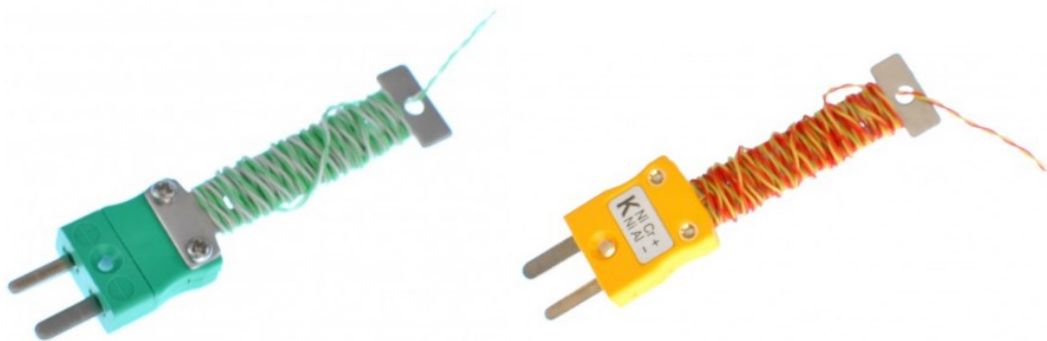

## IEC or ANSI Miniature Thermocouple Plug with Cable Tidy, Supplied with Twin Twisted Thermocouple Cable

### Contact Details

Email  
sales@labfacility.com

Website  
www.labfacility.com

- A complete, precision fine wire, high sensitivity thermocouple with a fitted miniature connector
- Type K or T thermocouple 1 or 2 metres long
- Quick and easy integral storage of the thermocouple
- Class 1 wire for high accuracy, IEC or ANSI colour code
- PFA insulated wire twin twisted available
- Rated 220°C continuous
- Ideal & convenient for scientific and industrial test & measurement