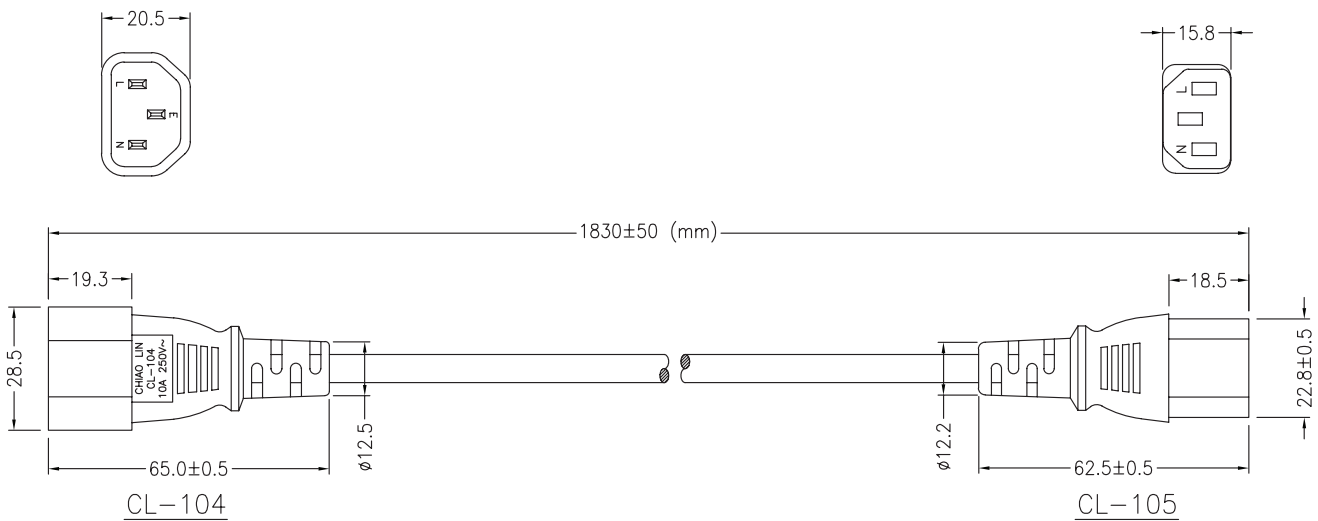

# AC Power Extension Cable

pro-POWER

RoHS  
Compliant

## Specifications:

Cable	: SVT 18AWG × 3C 60°C
Colour	: Black
Connector	: CL-104/CL-105
Voltage Rating	: 125V
Current Rating	: 10A
Cable Length	: 1830 ± 50mm

Dimensions : Millimetres

## Part Number Table

Description	Part Number
AC Power Extension Cable, 6ft	SPC19910

**Important Notice** : This data sheet and its contents (the "Information") belong to the members of the Premier Farnell group of companies (the "Group") or are licensed to it. No licence is granted for the use of it other than for information purposes in connection with the products to which it relates. No licence of any intellectual property rights is granted. The Information is subject to change without notice and replaces all data sheets previously supplied. The Information supplied is believed to be accurate but the Group assumes no responsibility for its accuracy or completeness, any error in or omission from it or for any use made of it. Users of this data sheet should check for themselves the Information and the suitability of the products for their purpose and not make any assumptions based on information included or omitted. Liability for loss or damage resulting from any reliance on the Information or use of it (including liability resulting from negligence or where the Group was aware of the possibility of such loss or damage arising) is excluded. This will not operate to limit or restrict the Group's liability for death or personal injury resulting from its negligence. pro-POWER is the registered trademark of the Group. © Premier Farnell plc 2012.