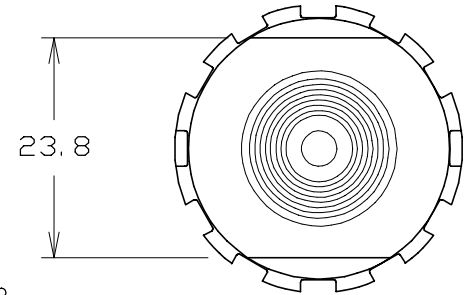

REAR VIEW OF PLUG WITHOUT BODY

PACK ALL PARTS IN ZIPTOP POLY BAG WITH INSTRUCTION SHEET.

ADD YELLOW LABEL RS VARIANT ONLY

PART No.	DESCRIPTION	LABEL
FCR2062	4PC/P CLIFF	NO
FCR20621	4PC/P RS 171-102	YES

**RoHS**  
COMPLIANT