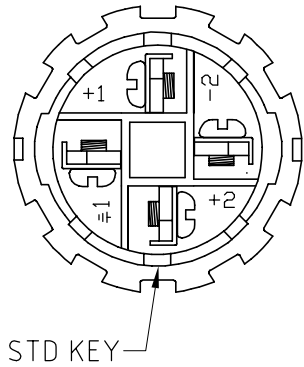

ISS.	AMEND	DATE
1	1st DRAWN	02/04/93
2	FC69351 ADD	12/11/93
3	RS DIMS ADD	25/11/93
4	FC69352 ADD	15/11/95
5	GROM P/N CHANGED	01/05/96
6	WAS FC6935	04/07/96
7	CL2062N ADDED	28/11/00
8	WAS CL2062	11/01/05
9	FCR6935SA12	01/06/05
10	RS LABEL + BAG	23/07/07
11	FCR20622 REMOVED	03/02/14

REAR VIEW OF PLUG WITHOUT BODY

PACK ALL PARTS IN ZIPTOP POLY BAG WITH INSTRUCTION SHEET.

ADD YELLOW LABEL RS VARIANT ONLY

PART No.	DESCRIPTION	LABEL
FCR2062	4PC/P CLIFF	NO
FCR20621	4PC/P RS 171-102	YES

**RoHS**  
COMPLIANT

TOLERANCE  
 NO DEC. PLACE ±  
 1 DEC. PLACE ±  
 2 DEC. PLACE ± 0.25  
 HOLE Ø ±  
 ANGLES ±  
 UNLESS OTHERWISE STATED

**Cliff Electronic Components Ltd.**  
 76 Holmehorpe Avenue, Holmehorpe Industrial Estate,  
 Redhill, Surrey, RH1 2PF, England, UK  
 Tel: 01737-771375 Fax: 01737-766012 Website: www.cliffuk.co.uk

THE CONTENTS OF THIS DOCUMENT MUST NOT BE COPIED OR DISCLOSED TO A 3rd PARTY WITHOUT WRITTEN PERMISSION OF CLIFF UK. © 1993

DIMENSIONS IN MILLIMETERS UNLESS OTHERWISE STATED. WORK TO DIMENSIONS. REMOVE ALL BURRS. IF IN DOUBT ASK.