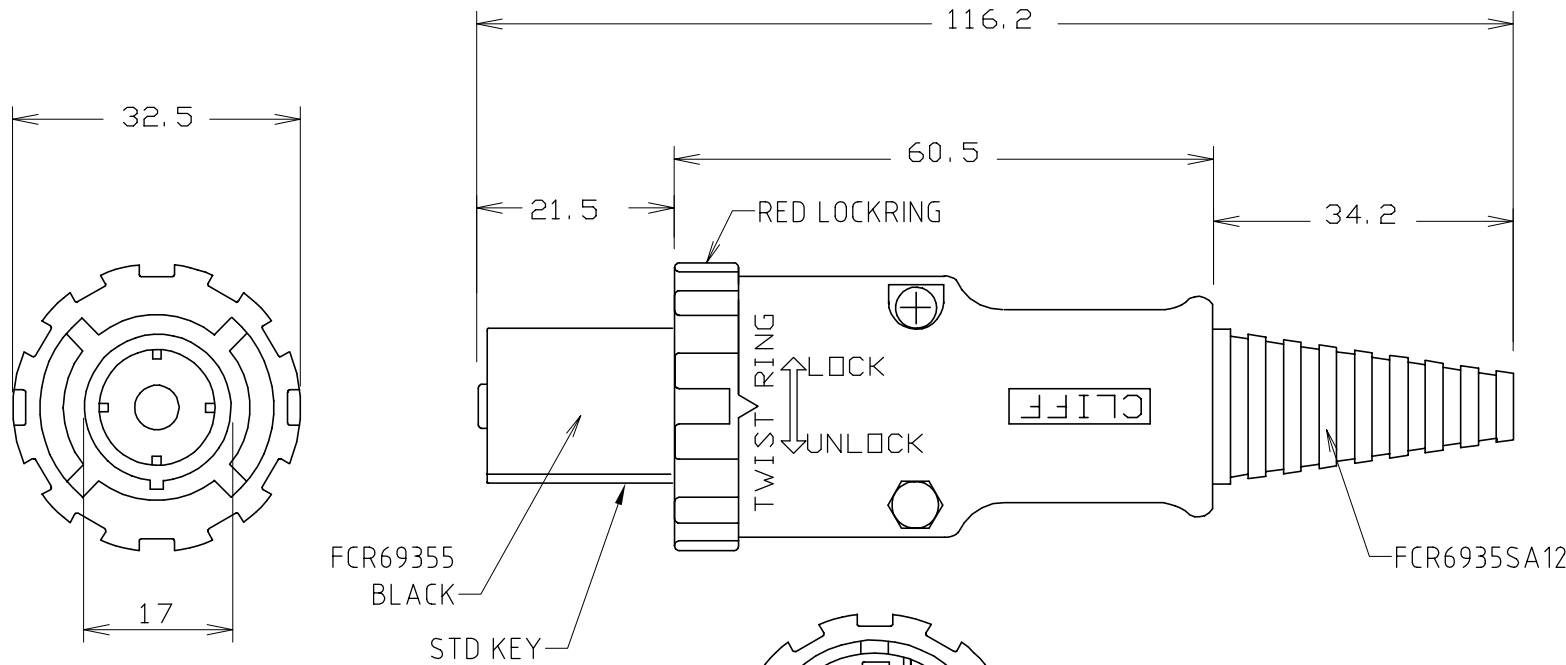

REAR VIEW OF PLUG WITHOUT BODY

PACK ALL PARTS IN ZIPTOP POLY BAG WITH INSTRUCTION SHEET.

ADD YELLOW LABEL RS VARIANT ONLY

PART No.	DESCRIPTION	LABEL
FCR2062	4PC/P CLIFF	NO
FCR20621	4PC/P RS 171-102	YES

**RoHS**  
COMPLIANT

TOLERANCE  
 NO DEC. PLACE ±  
 1 DEC. PLACE ±  
 2 DEC. PLACE ± 0.25  
 HOLE Ø ±  
 ANGLES ±  
 UNLESS OTHERWISE STATED

**Cliff Electronic Components Ltd.**  
 76 Holmehorpe Avenue, Holmehorpe Industrial Estate,  
 Redhill, Surrey, RH1 2PF, England, UK  
 Tel: 01737-771375 Fax: 01737-766012 Website: www.cliffuk.co.uk

MATERIAL: POLYAMIDE A28GM / BRASS / PVC / STEEL

FINISH: AS MOULDED / Au / Ni PLATED

DRAWN: C.A.M.J. APPROVED: R.W.T.

3rd ANGLE PROJECTION:

TITLE: CLIFFCON 4PC/P PLUG BLACK SINGLE

DRWG. No. **FCR2062** FORM: A4DRWGH