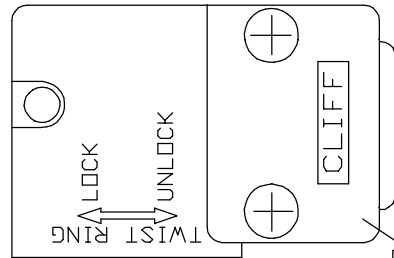

FCR2063SA1  
1 PER

FCR6938SA12  
1 PER

FCR6935SA9  
1x STD BAGGED ONLY

FCR2063SA2  
1 PER

POSITION FOR  
PRINTING  
CUSTOM LOGO

POLY BAG  
100x150mm  
ZIP TOP

FCR2062SA7 (RED)  
1 PER

FCR6935SA2  
1 PER

FCR6938SA2  
2 PER  
3mm x 14  
SELF TAP

FCR2072SA10  
1 PER

FCR2072SA9  
1 PER

FOR SKD - FCR2062SA3 INCLUDES SA4 / SA5 / SA6 FITTED.  
FCR2063SA2 INCLUDES FC6935SA2 FITTED.

OEM PACK - 100 SETS / CARTON. NOT INDIVIDUALLY PACKED.