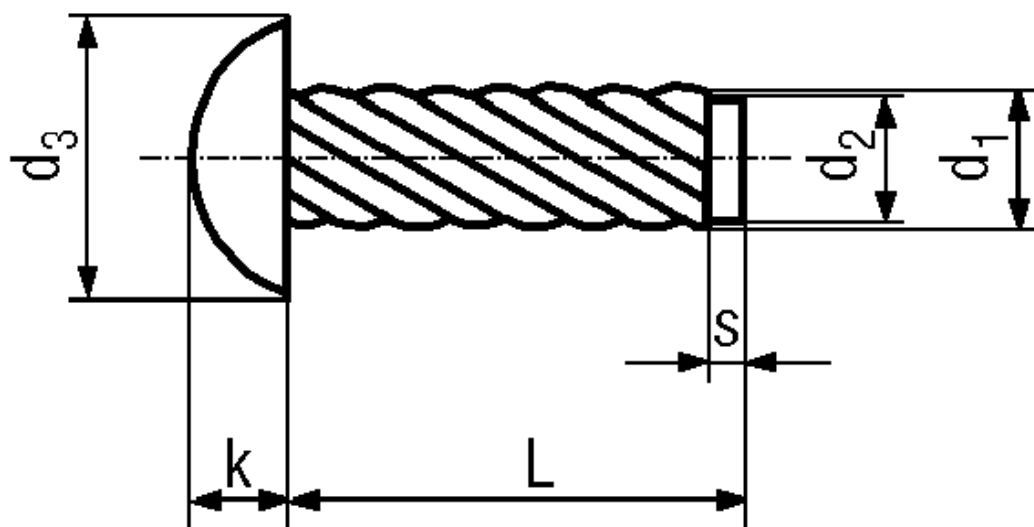

BN 896

Hammer drive screws type U
round head
case-hardened

-UNI 7346

Type	U	Surface	nickel plated
Material	Steel		

Article No. - 1360906

d ₁	2,49
L	4,76
Hole-ø	2,2
d ₂	2,03-2,11
d ₃	3,71-4,11
k	1,5-1,75
s min.	1,19