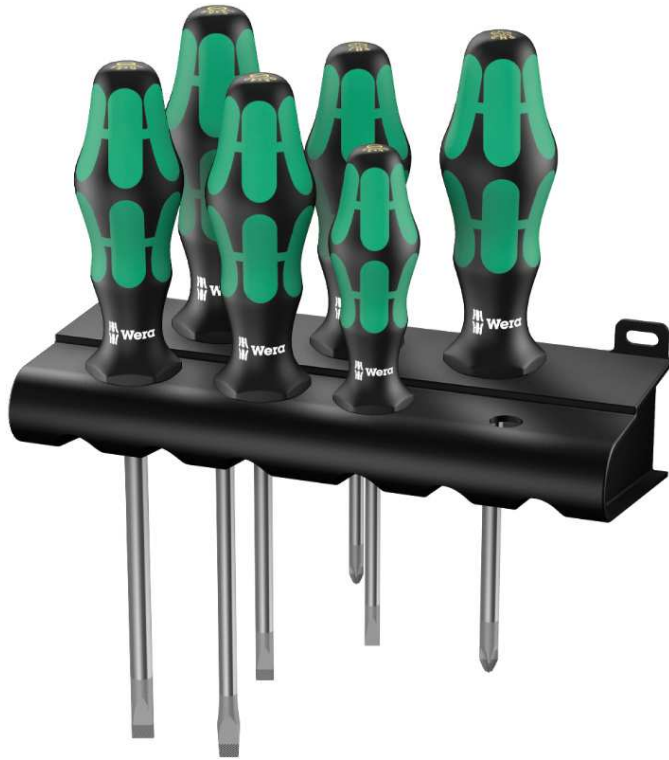

334/6 Rack screwdriver set Kraftform Plus Lasertip and rack, 6 pieces
Screwdriver set Kraftform Plus

| | | | |
|-------------|---------------|---------------------|---------------|
| EAN | 4013288003133 | Dimension: | 285x210x55 mm |
| Code: | 05105650001 | Weight: | 708 g |
| Article-No. | | Country of origin: | CZ |
| | | Customs tariff no.: | 82054000 |

- Screwdriver for slotted and cross-recess screws, Phillips
- Multi-component Kraftform handle for fast and ergonomic screwdriving
- Handle markings simplify finding and sorting of tools
- Hexagonal anti-roll feature against rolling away
- Lasertip tips for more secure fit in the screw head

6-piece screwdriver set with Kraftform Plus handle for pleasant, ergonomic working that prevents blisters and calluses. Hard gripping zones for high working speeds whereas soft zones ensure high torque transfer. Partially Lasertip: the tip literally bites into the head of the screw and thereby prevents any slipping out of the screw head. The hexagonal anti-roll feature prevents any bothersome rolling away at the workplace. Handle markings for simplified finding and sorting of the tool. Includes practical rack for tidy storage of the screwdrivers.