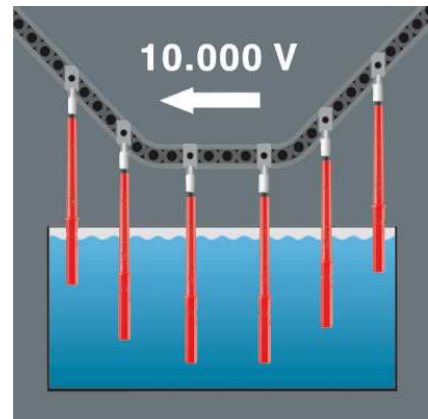

Kraftform Kompakt VDE 60 iS, 0.6 x 3.5 x 154 mm
Inter-changeable blade w. reduced blade diameter

EAN	4013288163882	Dimension:	154x13x13 mm
Code:	05003406001	Weight:	15,85 g
Article-No.		Country of origin:	CZ
		Customs tariff no.:	82054000

- Reduced shaft diameter and integrated insulation protection
- This means that low-lying screws and spring elements can be accessed and actuated
- Insulated, individually tested as per IEC 60900
- 9 mm hex drive with lead-in chamfer
- The Wera Black Point tip offers an exact fit and optimum corrosion protection

Interchangeable blade with reduced shaft diameter and integrated insulation protection; this means that low-lying screws and spring elements can be accessed and actuated. Individually tested tools as per IEC 60900. Individual test in water bath at 10,000 volts for secure work at the permissible voltage of 1,000 volts.