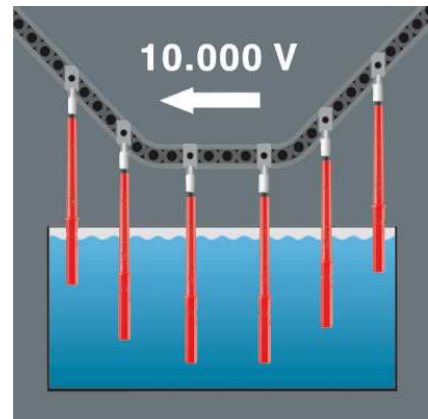

Kraftform Kompakt VDE 60 iS, 1.0 x 5.5 x 154 mm
Inter-changeable blade w. reduced blade diameter

EAN	4013288163905	Dimension:	154x13x13 mm
Code:	05003408001	Weight:	21,87 g
Article-No.		Country of origin:	CZ
		Customs tariff no.:	82054000

- Reduced shaft diameter and integrated insulation protection
- This means that low-lying screws and spring elements can be accessed and actuated
- Insulated, individually tested as per IEC 60900
- 9 mm hex drive with lead-in chamfer
- The Wera Black Point tip offers an exact fit and optimum corrosion protection

Interchangeable blade with reduced shaft diameter and integrated insulation protection; this means that low-lying screws and spring elements can be accessed and actuated. Individually tested tools as per IEC 60900. Individual test in water bath at 10,000 volts for secure work at the permissible voltage of 1,000 volts.