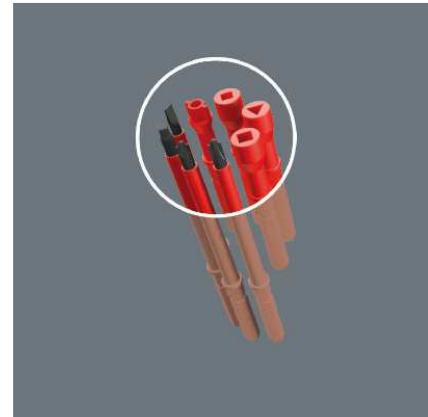

Kraftform Kompakt VDE 62 iS, PH 1 x 154 mm
Inter-changeable blade w. reduced blade diameter

EAN	4013288163912	Dimension:	154x13x13 mm
Code:	05003413001	Weight:	20,2 g
Article-No.		Country of origin:	CZ
		Customs tariff no.:	82054000

- Reduced shaft diameter and integrated insulation protection
- In this way, low-lying PH screws can be accessed and actuated
- Insulated, individually tested as per IEC 60900
- 9 mm hex drive with lead-in chamfer
- The Wera Black Point tip offers an exact fit and optimum corrosion protection

Interchangeable blade with reduced shaft diameter and integrated insulation protection; this means that low-lying screws and spring elements can be accessed and actuated. Individually tested tools as per IEC 60900. Individual test in water bath at 10,000 volts for secure work at the permissible voltage of 1,000 volts. The Wera Black Point tip offers a perfect fit and optimised corrosion protection.