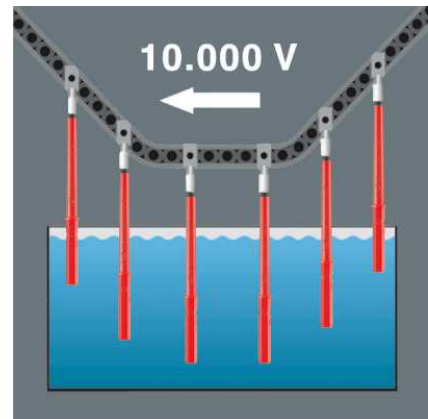

Kraftform Kompakt VDE 62 iS, PH 1 x 154 mm
Inter-changeable blade w. reduced blade diameter

EAN	4013288163912	Dimension:	154x13x13 mm
Code:	05003413001	Weight:	20,2 g
Article-No.		Country of origin:	CZ
		Customs tariff no.:	82054000

- Reduced shaft diameter and integrated insulation protection
- In this way, low-lying PH screws can be accessed and actuated
- Insulated, individually tested as per IEC 60900
- 9 mm hex drive with lead-in chamfer
- The Wera Black Point tip offers an exact fit and optimum corrosion protection

Interchangeable blade with reduced shaft diameter and integrated insulation protection; this means that low-lying screws and spring elements can be accessed and actuated. Individually tested tools as per IEC 60900. Individual test in water bath at 10,000 volts for secure work at the permissible voltage of 1,000 volts. The Wera Black Point tip offers a perfect fit and optimised corrosion protection.