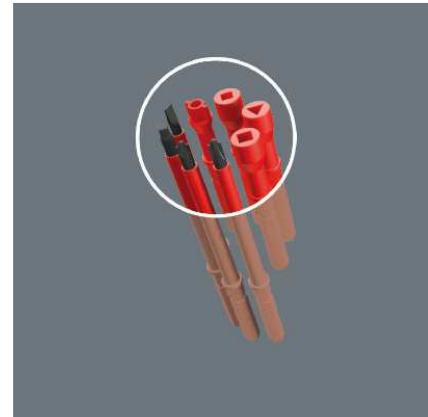

Kraftform Kompakt VDE 65 iS PZ/S, # 1 x 154 mm
Inter-changeable blade w. reduced blade diameter

EAN	4013288164018	Dimension:	154x13x13 mm
Code:	05003447001	Weight:	20 g
Article-No.		Country of origin:	CZ
		Customs tariff no.:	82054000

- Reduced shaft diameter and integrated insulation protection
- In this way, low-lying PlusMinus screws can be accessed and actuated
- Insulated, individually tested as per IEC 60900
- 9 mm hex drive with lead-in chamfer
- The Wera Black Point tip offers an exact fit and optimum corrosion protection

Interchangeable blade with reduced shaft diameter and integrated insulation protection; this means that low-lying screws and spring elements can be accessed and actuated. Individually tested tools as per IEC 60900. Individual test in water bath at 10,000 volts for secure work at the permissible voltage of 1,000 volts. The Wera Black Point tip offers a perfect fit and optimised corrosion protection.