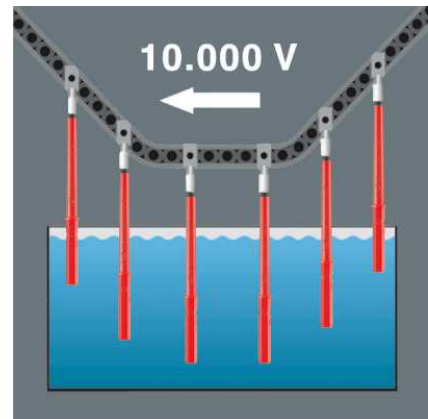

Kraftform Kompakt VDE 65 iS PZ/S, # 1 x 154 mm
Inter-changeable blade w. reduced blade diameter

EAN	4013288164018	Dimension:	154x13x13 mm
Code:	05003447001	Weight:	20 g
Article-No.		Country of origin:	CZ
		Customs tariff no.:	82054000

- Reduced shaft diameter and integrated insulation protection
- In this way, low-lying PlusMinus screws can be accessed and actuated
- Insulated, individually tested as per IEC 60900
- 9 mm hex drive with lead-in chamfer
- The Wera Black Point tip offers an exact fit and optimum corrosion protection

Interchangeable blade with reduced shaft diameter and integrated insulation protection; this means that low-lying screws and spring elements can be accessed and actuated. Individually tested tools as per IEC 60900. Individual test in water bath at 10,000 volts for secure work at the permissible voltage of 1,000 volts. The Wera Black Point tip offers a perfect fit and optimised corrosion protection.