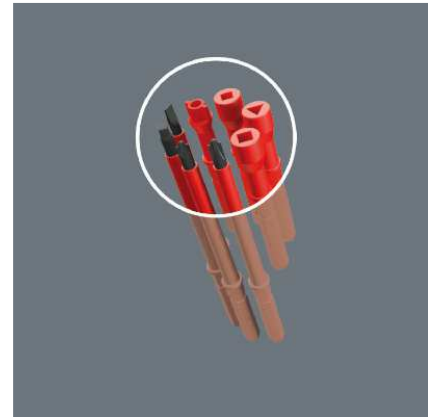

Kraftform Kompakt VDE 65 iS PZ/S, # 2 x 154 mm  
Inter-changeable blade w. reduced blade diameter

EAN	4013288164025	Dimension:	154x13x13 mm
Code:	05003448001	Weight:	30 g
Article-No.		Country of origin:	CZ
		Customs tariff no.:	82054000

- Reduced shaft diameter and integrated insulation protection
- In this way, low-lying PlusMinus screws can be accessed and actuated
- Insulated, individually tested as per IEC 60900
- 9 mm hex drive with lead-in chamfer
- The Wera Black Point tip offers an exact fit and optimum corrosion protection

Interchangeable blade with reduced shaft diameter and integrated insulation protection; this means that low-lying screws and spring elements can be accessed and actuated. Individually tested tools as per IEC 60900. Individual test in water bath at 10,000 volts for secure work at the permissible voltage of 1,000 volts. The Wera Black Point tip offers a perfect fit and optimised corrosion protection.