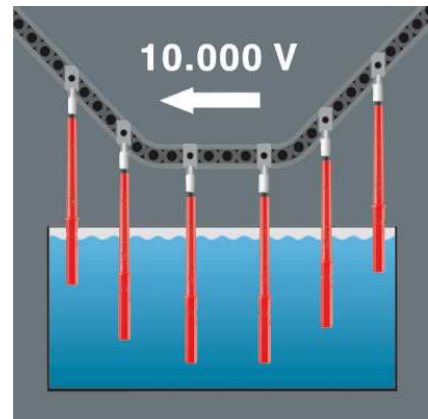

Kraftform Kompakt VDE 65 iS PZ/S, # 2 x 154 mm  
Inter-changeable blade w. reduced blade diameter

EAN	4013288164025	Dimension:	154x13x13 mm
Code:	05003448001	Weight:	30 g
Article-No.		Country of origin:	CZ
		Customs tariff no.:	82054000

- Reduced shaft diameter and integrated insulation protection
- In this way, low-lying PlusMinus screws can be accessed and actuated
- Insulated, individually tested as per IEC 60900
- 9 mm hex drive with lead-in chamfer
- The Wera Black Point tip offers an exact fit and optimum corrosion protection

Interchangeable blade with reduced shaft diameter and integrated insulation protection; this means that low-lying screws and spring elements can be accessed and actuated. Individually tested tools as per IEC 60900. Individual test in water bath at 10,000 volts for secure work at the permissible voltage of 1,000 volts. The Wera Black Point tip offers a perfect fit and optimised corrosion protection.