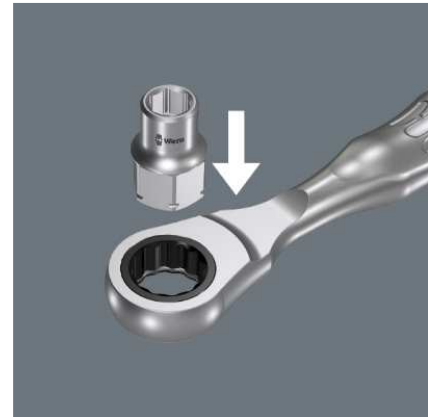

Kraftform Kompakt Zyklop Mini 2, 27 pieces
Zyklop Mini ratchet Set 27 pcs.

EAN	4013288182180	Dimension:	200x105x60 mm
Code:	05135918001	Weight:	566 g
Article-No.		Country of origin:	CZ
		Customs tariff no.:	82041100

- Drop-forged, full-steel ratchet design
- For screwdriving in very confined working situations
- Zyklop sockets 8790 FA for direct insertion in the Zyklop Mini 2
- Bit holder, 9 sockets, 14 bits and 1 adaptor
- In robust textile box

Ratchets and screws in a Kraftform Kompakt format. These drop-forged, full-steel ratchets, Zyklop Mini 1 and 2, combine filigree design with incredible robustness. For particularly rapid screwdriving in confined working situations. Zyklop Mini 1 or Zyklop Mini 2 can be used whenever screwdriving with power tools or conventional hand tools is unfeasible for lack of space. 1 bit ratchet Zyklop Mini 1; suitable for the take-up of bits with 1/4" hexagon head drive as per DIN ISO 1173-C 6.3 and E 6.3 and Wera connecting series 1 and 4; also possible to use 1/4" sockets by attaching the Wera adaptor 870/1. 1 socket ratchet Zyklop Mini 2; suitable for the direct attachment of Wera Zyklop special sockets 8790 FA.