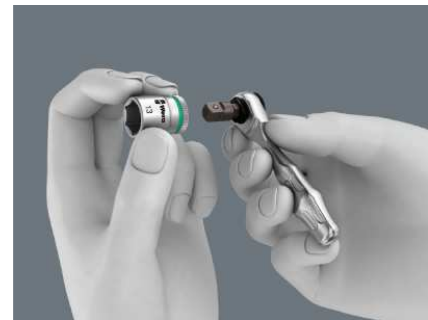

Kraftform Kompakt Zyklop Mini 2, 27 pieces
Zyklop Mini ratchet Set 27 pcs.

EAN	4013288182180	Dimension:	200x105x60 mm
Code:	05135918001	Weight:	566 g
Article-No.		Country of origin:	CZ
		Customs tariff no.:	82041100

- Drop-forged, full-steel ratchet design
- For screwdriving in very confined working situations
- Zyklop sockets 8790 FA for direct insertion in the Zyklop Mini 2
- Bit holder, 9 sockets, 14 bits and 1 adaptor
- In robust textile box

Ratchets and screws in a Kraftform Kompakt format. These drop-forged, full-steel ratchets, Zyklop Mini 1 and 2, combine filigree design with incredible robustness. For particularly rapid screwdriving in confined working situations. Zyklop Mini 1 or Zyklop Mini 2 can be used whenever screwdriving with power tools or conventional hand tools is unfeasible for lack of space. 1 bit ratchet Zyklop Mini 1; suitable for the take-up of bits with 1/4" hexagon head drive as per DIN ISO 1173-C 6.3 and E 6.3 and Wera connecting series 1 and 4; also possible to use 1/4" sockets by attaching the Wera adaptor 870/1. 1 socket ratchet Zyklop Mini 2; suitable for the direct attachment of Wera Zyklop special sockets 8790 FA.