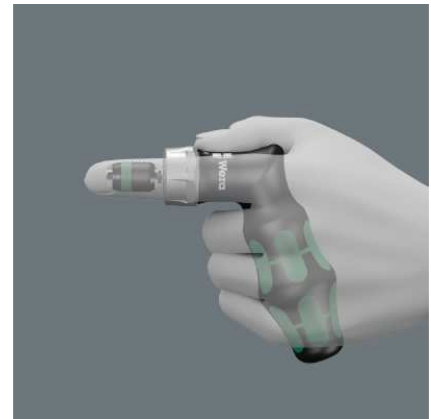

Kraftform Kompakt Pistol RA, 7 pieces
Combi-driver with magazine

EAN	4013288187406	Dimension:	147x105x70 mm
Code:	05051031001	Weight:	518 g
Article-No.		Country of origin:	CZ
		Customs tariff no.:	82079030

- Ratchet with fine toothing for a low return angle of only 8 degrees
- Simple to use switchover ring
- Quick-release chuck with Rapidaptor technology
- Strong permanent magnet for secure fit of bits
- Ratchet with fine toothing for a low return angle of only 8 degrees

Wera compact tool with multi-component Kraftform pistol handle for high working speeds and particularly ergonomic screwdriving. Integrated bit magazine in the handle. Includes a ratchet: fine-toothing with a small return angle of only 8°, switchover (right, fixed, left), maximum torque of up to 50 Newton metres; hexagonal blade with 1/4 hexagon socket head take-up and Rapidaptor technology, magnetic. 6 bits PH, PZ and TORX in a length of 25 mm that fit in holders as per DIN ISO 1173-D 6.3. Comes with a practical holster for belt attachment."