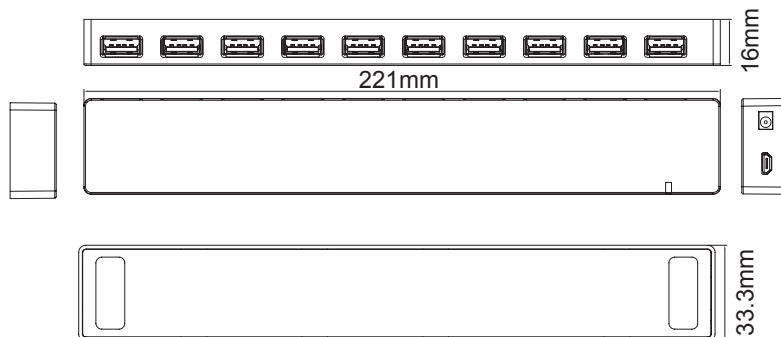

# 10-Port USB 2.0 Hub

pro-SIGNAL

## Diagram

No.	Description	Qty.	Unit
1	U2-10Hub white up cover ABS No Mark	1	Pc
2	U3-10Hub U2-10HUB white bottom cover ABS No Mark	1	Pc
3	Hub Light the lamp ABS white and transparent	1	Pc
4	White silicone material single side of gum size: 25mm×10mm×1.5mm	2	Pcs
5	U2-10Hub ~ PCBA	1	Pc

## Part Number Table

Description	Part Number
10-Port USB 2.0 Hub	U2-10HUB

**Important Notice :** This data sheet and its contents (the "Information") belong to the members of the Premier Farnell group of companies (the "Group") or are licensed to it. No licence is granted for the use of it other than for information purposes in connection with the products to which it relates. No licence of any intellectual property rights is granted. The Information is subject to change without notice and replaces all data sheets previously supplied. The Information supplied is believed to be accurate but the Group assumes no responsibility for its accuracy or completeness, any error in or omission from it or for any use made of it. Users of this data sheet should check for themselves the Information and the suitability of the products for their purpose and not make any assumptions based on information included or omitted. Liability for loss or damage resulting from any reliance on the Information or use of it (including liability resulting from negligence or where the Group was aware of the possibility of such loss or damage arising) is excluded. This will not operate to limit or restrict the Group's liability for death or personal injury resulting from its negligence. pro-SIGNAL is the registered trademark of the Group. © Premier Farnell Limited 2016.