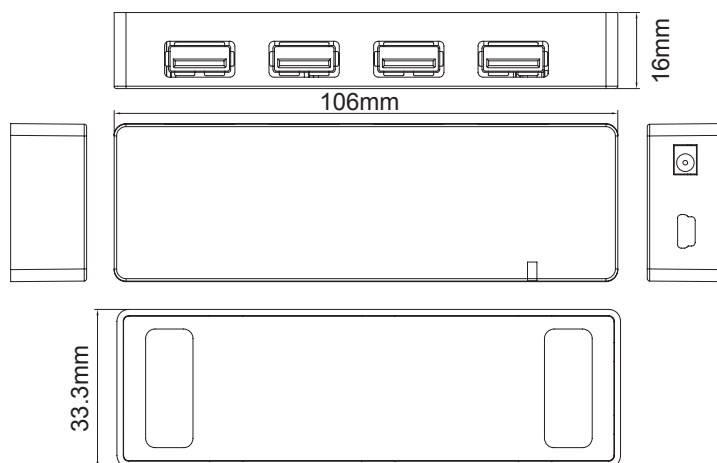

4-Port USB 2.0 Hub

pro-SIGNAL

Diagram

No.	Description	Qty.	Unit
1	U2-4Hub PCBA	1	Pc
2	U2-4Hub white up cover ABS No Mark		
3	U3-4Hub U2-4Hub white bottom cover ABS No Mark		
4	Hub Light the lamp ABS white and transparent		
5	White silicone material single side of gum size: 25mm×10mm×1.5mm	2	Pcs

Part Number Table

Description	Part Number
4-Port USB 2.0 Hub	U2-4HUB

Important Notice : This data sheet and its contents (the "Information") belong to the members of the Premier Farnell group of companies (the "Group") or are licensed to it. No licence is granted for the use of it other than for information purposes in connection with the products to which it relates. No licence of any intellectual property rights is granted. The Information is subject to change without notice and replaces all data sheets previously supplied. The Information supplied is believed to be accurate but the Group assumes no responsibility for its accuracy or completeness, any error in or omission from it or for any use made of it. Users of this data sheet should check for themselves the Information and the suitability of the products for their purpose and not make any assumptions based on information included or omitted. Liability for loss or damage resulting from any reliance on the Information or use of it (including liability resulting from negligence or where the Group was aware of the possibility of such loss or damage arising) is excluded. This will not operate to limit or restrict the Group's liability for death or personal injury resulting from its negligence. pro-SIGNAL is the registered trademark of the Group. © Premier Farnell Limited 2016.