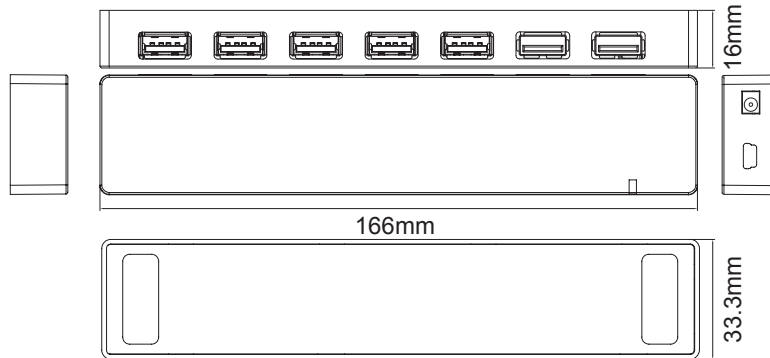

## Diagram

No.	Description	Qty.	Unit
1	U2-7Hub white up cover ABS No Mark	1	Pc
2	U3-7Hub U2-7Hub white bottom cover ABS No Mark	1	Pc
3	Hub Light the lamp ABS white and transparent	1	Pc
4	White silicone material single side of gum size: 25mm×10mm×1.5mm	2	Pcs
5	U2-7Hub ~ PCBA	1	Pc

## Part Number Table

Description	Part Number
7-Port USB 2.0 Hub	U2-7HUB

**Important Notice :** This data sheet and its contents (the "Information") belong to the members of the Premier Farnell group of companies (the "Group") or are licensed to it. No licence is granted for the use of it other than for information purposes in connection with the products to which it relates. No licence of any intellectual property rights is granted. The Information is subject to change without notice and replaces all data sheets previously supplied. The Information supplied is believed to be accurate but the Group assumes no responsibility for its accuracy or completeness, any error in or omission from it or for any use made of it. Users of this data sheet should check for themselves the Information and the suitability of the products for their purpose and not make any assumptions based on information included or omitted. Liability for loss or damage resulting from any reliance on the Information or use of it (including liability resulting from negligence or where the Group was aware of the possibility of such loss or damage arising) is excluded. This will not operate to limit or restrict the Group's liability for death or personal injury resulting from its negligence. pro-SIGNAL is the registered trademark of the Group. © Premier Farnell Limited 2016.