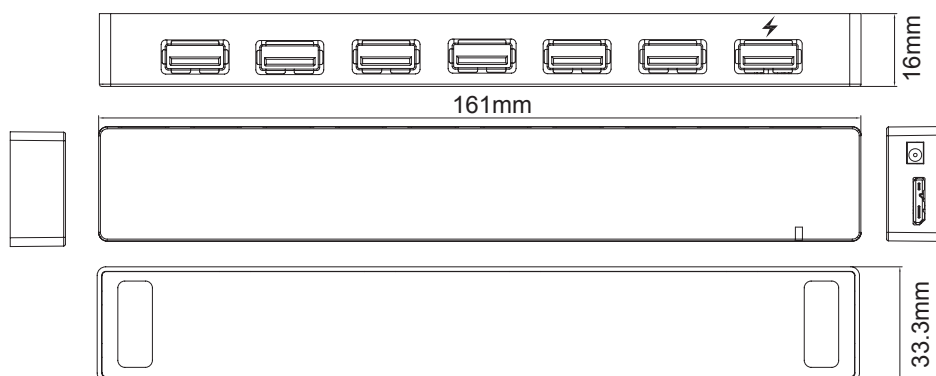

7-Port Super Speed USB 3.0 Hub

pro-SIGNAL

Diagram

No.	Description	Qty.	Unit
1	U3-7Hub white up cover ABS Mark: "⚡"	1	Pc
2	U3-7Hub white bottom cover ABS No Mark	1	Pc
3	Hub Light the lamp ABS white and transparent	1	Pc
4	White silicone material single side of gum size: 25mm×10mm×1.5mm	2	Pcs
5	U3-SS107 ~ PCBA	1	Pc

Part Number Table

Description	Part Number
7-Port Super Speed USB 3.0 Hub	U3-SS107

Important Notice : This data sheet and its contents (the "Information") belong to the members of the Premier Farnell group of companies (the "Group") or are licensed to it. No licence is granted for the use of it other than for information purposes in connection with the products to which it relates. No licence of any intellectual property rights is granted. The Information is subject to change without notice and replaces all data sheets previously supplied. The Information supplied is believed to be accurate but the Group assumes no responsibility for its accuracy or completeness, any error in or omission from it or for any use made of it. Users of this data sheet should check for themselves the Information and the suitability of the products for their purpose and not make any assumptions based on information included or omitted. Liability for loss or damage resulting from any reliance on the Information or use of it (including liability resulting from negligence or where the Group was aware of the possibility of such loss or damage arising) is excluded. This will not operate to limit or restrict the Group's liability for death or personal injury resulting from its negligence. pro-SIGNAL is the registered trademark of the Group. © Premier Farnell Limited 2016.