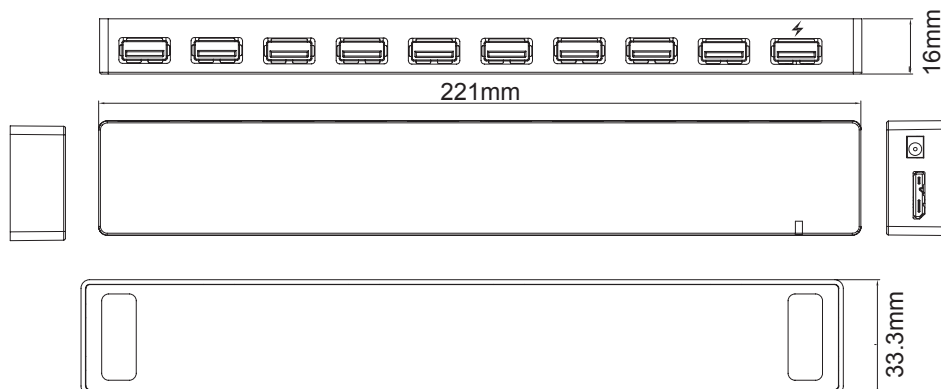

# 10-Port Super Speed USB 3.0 Hub

pro-SIGNAL

## Diagram

No.	Description	Qty.	Unit
1	U3-10Hub white up cover ABS Mark: "⚡"	1	Pc
2	U3-10Hub white bottom cover ABS No Mark	1	Pc
3	Hub Light the lamp ABS white and transparent	1	Pc
4	White silicone material single side of gum size: 25mm×10mm×1.5mm	2	Pcs
5	U3-SS110 ~ PCBA	1	Pc

## Part Number Table

Description	Part Number
10-Port Super Speed USB 3.0 Hub	U3-SS110

**Important Notice :** This data sheet and its contents (the "Information") belong to the members of the Premier Farnell group of companies (the "Group") or are licensed to it. No licence is granted for the use of it other than for information purposes in connection with the products to which it relates. No licence of any intellectual property rights is granted. The Information is subject to change without notice and replaces all data sheets previously supplied. The Information supplied is believed to be accurate but the Group assumes no responsibility for its accuracy or completeness, any error in or omission from it or for any use made of it. Users of this data sheet should check for themselves the Information and the suitability of the products for their purpose and not make any assumptions based on information included or omitted. Liability for loss or damage resulting from any reliance on the Information or use of it (including liability resulting from negligence or where the Group was aware of the possibility of such loss or damage arising) is excluded. This will not operate to limit or restrict the Group's liability for death or personal injury resulting from its negligence. pro-SIGNAL is the registered trademark of the Group. © Premier Farnell Limited 2016.