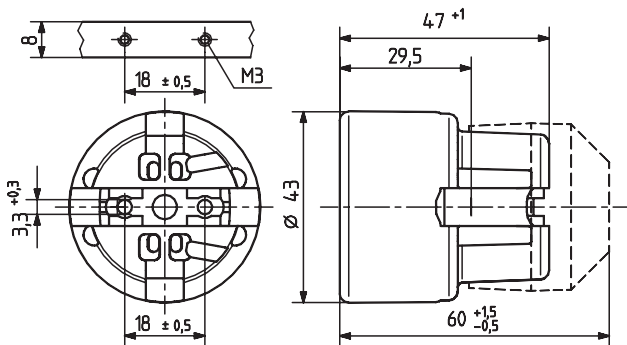

## Specifications

Housing : Porcelain  
 Screw Fixing : For Cheese Head Screws

**T 240**

0.5 - 1.5mm<sup>2</sup>    max. 1.8mm    0.5 - 1.5mm<sup>2</sup>    4 A    500 V    4kV/Pulse

## Diagram

Dimensions : Millimetres

## Part Number Table

| Description               | Part Number    |
|---------------------------|----------------|
| Lamp Holder, E27, Ceramic | 29.304.3512.00 |

**Important Notice :** This data sheet and its contents (the "Information") belong to the members of the Premier Farnell group of companies (the "Group") or are licensed to it. No licence is granted for the use of it other than for information purposes in connection with the products to which it relates. No licence of any intellectual property rights is granted. The Information is subject to change without notice and replaces all data sheets previously supplied. The Information supplied is believed to be accurate but the Group assumes no responsibility for its accuracy or completeness, any error in or omission from it or for any use made of it. Users of this data sheet should check for themselves the Information and the suitability of the products for their purpose and not make any assumptions based on information included or omitted. Liability for loss or damage resulting from any reliance on the Information or use of it (including liability resulting from negligence or where the Group was aware of the possibility of such loss or damage arising) is excluded. This will not operate to limit or restrict the Group's liability for death or personal injury resulting from its negligence. pro-ELEC is the registered trademark of the Group. © Premier Farnell Limited 2016.