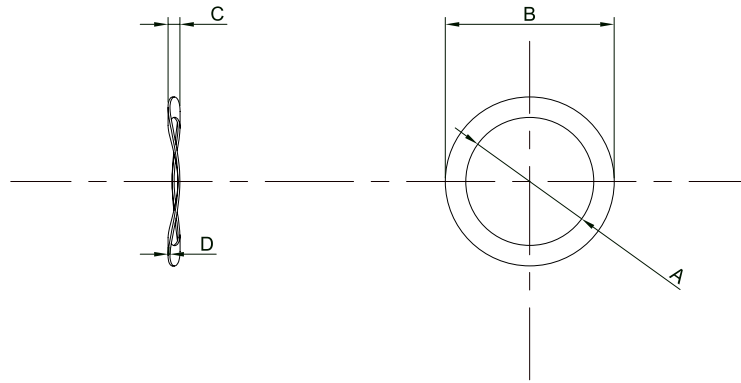

## Specification

Material : Copper Beryllium

Finish : Self Finish

## Dimension Table

Part Number	A Max.	B Max.	C Max.	D Nom.
DT000138	2.8mm	5.8mm	0.53mm	0.16mm
DT000139	3.32mm	6.4mm	0.61mm	0.16mm
DT000140	5.42mm	9.2mm	0.89mm	0.3mm
DT000141	6.55mm	11.5mm	1.14mm	0.4mm