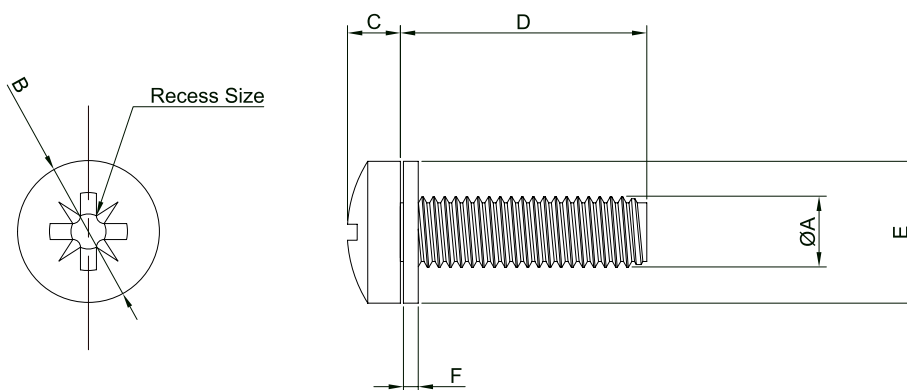

Pozi Pan Screw c/w Plain Washer

Specification

Material : Steel

Finish : TC1 - Commercial Zinc/Clear Trivalent

Diagram

ØA	B Nom	C Nom	D Length	E Max	F Nom	Recess Size
M3-0.5	6mm	2.4mm	12mm	7mm	0.6mm	Pozi #1

Part Number Table

Description	Part Number
Machine Screw, DIN7985 / DIN6902A, M3, Steel, 12mm, Zinc, Pan Head Pozidriv	DT000179

Important Notice : This data sheet and its contents (the "Information") belong to the members of the Premier Farnell group of companies (the "Group") or are licensed to it. No licence is granted for the use of it other than for information purposes in connection with the products to which it relates. No licence of any intellectual property rights is granted. The Information is subject to change without notice and replaces all data sheets previously supplied. The Information supplied is believed to be accurate but the Group assumes no responsibility for its accuracy or completeness, any error in or omission from it or for any use made of it. Users of this data sheet should check for themselves the Information and the suitability of the products for their purpose and not make any assumptions based on information included or omitted. Liability for loss or damage resulting from any reliance on the Information or use of it (including liability resulting from negligence or where the Group was aware of the possibility of such loss or damage arising) is excluded. This will not operate to limit or restrict the Group's liability for death or personal injury resulting from its negligence. DURATOOL is the registered trademark of the Group. © Premier Farnell Limited 2016.