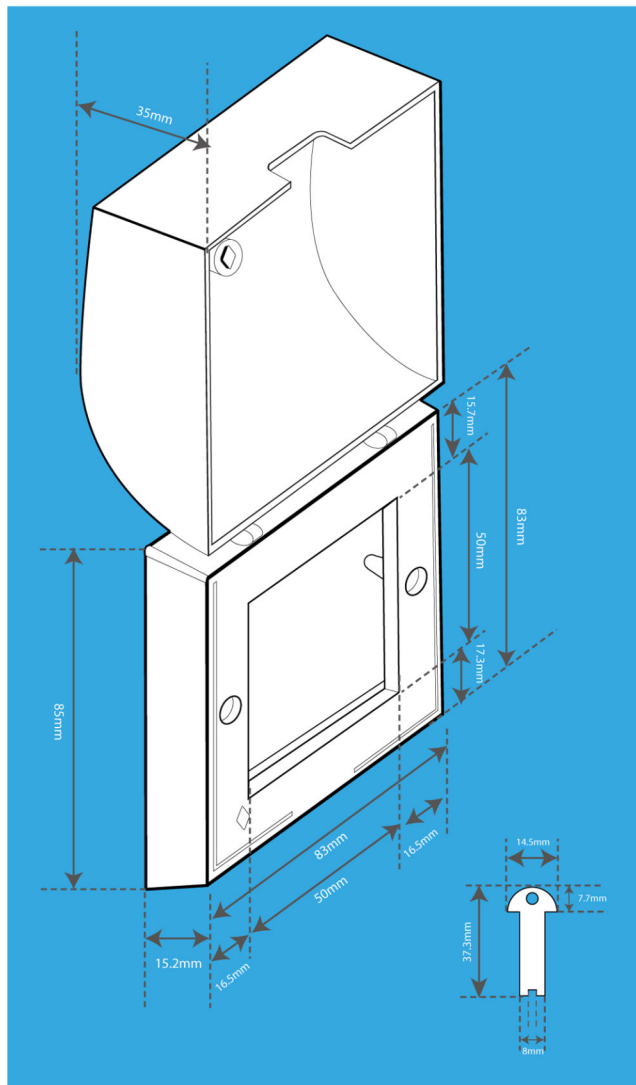

ROHS Compliant

PRODUCT DIMENSIONS