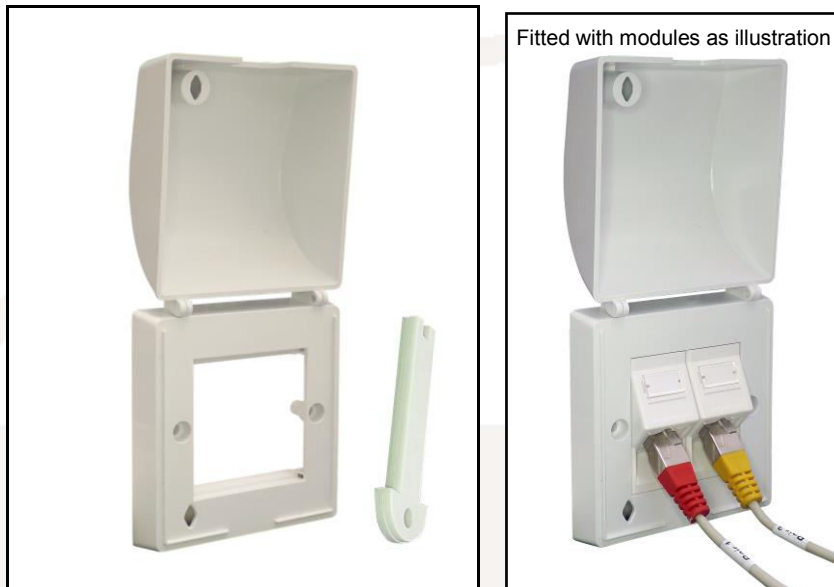

T-LOK Tamperproof Faceplate

T-LOK Tamperproof Faceplate (KPJ2NT)

This tamperproof faceplate provides an economical way for controlling physical access to a network in shared working environments. It substantially improves security of connections in educational, healthcare and the financial services industries. This competitively priced product is ideal for mission critical networks that require a secure solution in public places, or third party installation sites.

Features

- UK designed and manufactured
- Aesthetically pleasing appearance
- Supplied with a dual euro style faceplate that will accept 2 x 25 x 50 mm modules
- Patented lockable cover with plastic security key
- Designed to accept Voice, Category 5e, Category 6 and 6A RJ45 variants
- Can be fitted into trunking or onto back boxes
- We recommend the use of angled modules or faceplate adapters to ensure appropriate bend radius

Specifications

- Dimensions: 86 x 86 x 47mm (L x W x D) approx
- Colour: White (RAL 9010)
- Material: ABS plastic (ISO 1183/ ISO 527 / ISO 180/ ISO75 / ISO 306)
- Weight: 54g

Also available – angled fibre modules, angled Category 6 and Category 6A data modules and angled adaptors suitable for our wide range of multi-media connectors