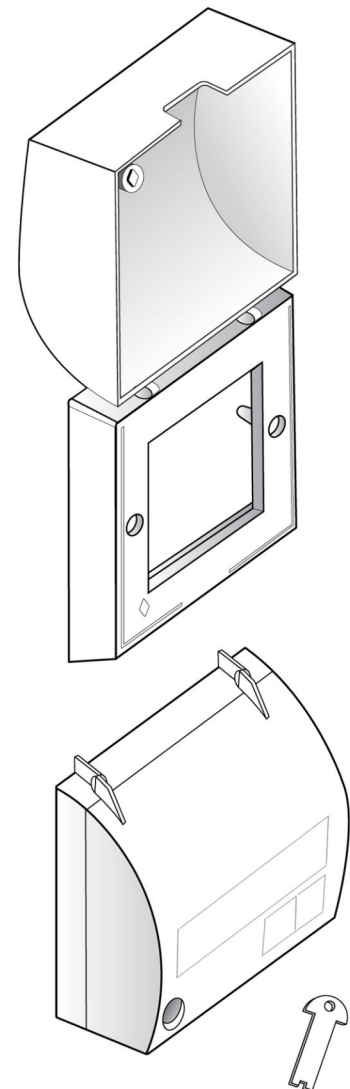

ROHS Compliant

PRODUCT DIMENSIONS