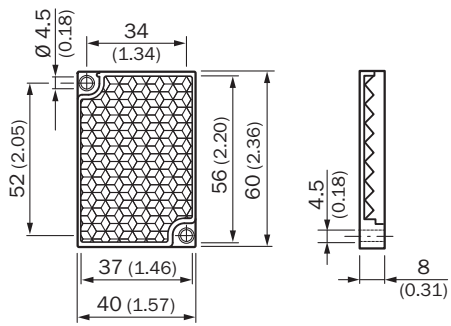

Dimensional drawing (Dimensions in mm (inch))