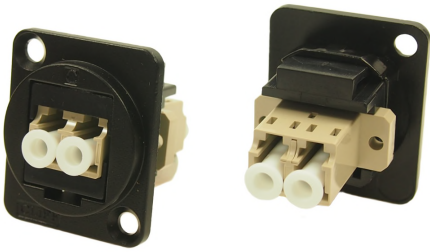

**Part No.**  
**CP30210NMB**

**Description**  
USB 3.0 A to USB 3.0 B, CSK hole.

**Part No.**  
**CP30211MB**

**Description**  
USB C Female to Male, CSK hole.

**Part No.**  
**CP30212MB**

**Description**  
Dual USB C Female to Male, CSK hole.

**Part No.**  
**CP30213MB**

**Description**  
LC Duplex SM adaptor, CSK Hole

**Part No.**  
**CP30214MB**

**Description**  
LC Duplex MM, CSK Hole

**Part No.**  
**CP30215MB**

**Description**  
SC Simplex SM, CSK Hole