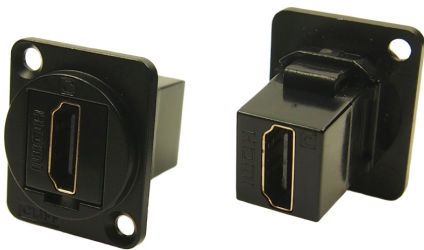

## BLACK METAL FEEDTHROUGH CONNECTORS FT Series

The Black Metal FT Series of true feed through connectors are perfect for developing custom I/O configurations for wall-plates, rack panels, etc. ALL fit within a standard XLR panel cutout, and use common cabling for front and back connections. No soldering, no punch terminations, just use the standard cable for that particular connector style. Mount from the front or back, low rear profile accommodates the tightest "behind the panel" spaces. Available in a wide variety of styles. The frame has a matt black finish.

**Part No.**  
**CP30200GMB**

**Description**  
HDMI A Female to HDMI A, Gold Plated, CSK hole.

**Part No.**  
**CP30203NMB**

**Description**  
USB 2.0 B to USB 2.0 B, CSK hole.

**Part No.**  
**CP30204NMB**