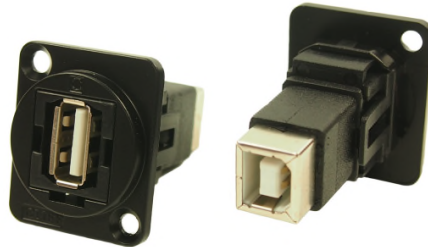

## BLACK METAL FEEDTHROUGH CONNECTORS FT Series

The Black Metal FT Series of true feed through connectors are perfect for developing custom I/O configurations for wall-plates, rack panels, etc. ALL fit within a standard XLR panel cutout, and use common cabling for front and back connections. No soldering, no punch terminations, just use the standard cable for that particular connector style. Mount from the front or back, low rear profile accommodates the tightest "behind the panel" spaces. Available in a wide variety of styles. The frame has a matt black finish.

**Part No.**  
**CP30200GMB**

**Description**  
HDMI A Female to HDMI A, Gold Plated, CSK hole.

**Part No.**  
**CP30203NMB**

**Description**  
USB 2.0 B to USB 2.0 B, CSK hole.

**Part No.**  
**CP30204NMB**

**Description**  
USB 3.0 B to USB 3.0 B, CSK hole.

**Part No.**  
**CP30205NMB**

**Description**  
USB 3.0 A to USB 3.0 A, CSK hole.

**Part No.**  
**CP30206NMB**

**Description**  
USB 3.0 B to USB 3.0 A, CSK hole.

**Part No.**  
**CP30207NMB**

**Description**  
USB 2.0 B to USB 2.0 A, CSK hole.

**Part No.**  
**CP30208NMB**

**Description**  
USB 2.0 A to USB 2.0 A, CSK hole.

**Part No.**  
**CP30209NMB**

**Description**  
USB 2.0 A to USB 2.0 B, CSK hole.