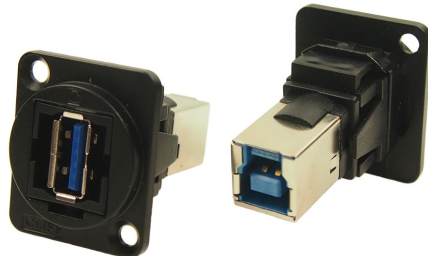

## BLACK METAL FEEDTHROUGH CONNECTORS FT Series

The Black Metal FT Series of true feed through connectors are perfect for developing custom I/O configurations for wall-plates, rack panels, etc. ALL fit within a standard XLR panel cutout, and use common cabling for front and back connections. No soldering, no punch terminations, just use the standard cable for that particular connector style. Mount from the front or back, low rear profile accommodates the tightest "behind the panel" spaces. Available in a wide variety of styles. The frame has a matt black finish.

**Part No.**  
**CP30207NMB**

**Description**  
USB 2.0 B to USB 2.0 A, CSK hole.

**Part No.**  
**CP30208NMB**

**Description**  
USB 2.0 A to USB 2.0 A, CSK hole.

**Part No.**  
**CP30209NMB**

**Description**  
USB 2.0 A to USB 2.0 B, CSK hole.

**Part No.**  
**CP30210NMB**

**Description**  
USB 3.0 A to USB 3.0 B, CSK hole.

**Part No.**  
**CP30211MB**

**Description**  
USB C Female to Male, CSK hole.

**Part No.**  
**CP30212MB**

**Description**  
Dual USB C Female to Male, CSK hole.

**Part No.**  
**CP30213MB**

**Description**  
LC Duplex SM adaptor, CSK Hole

**Part No.**  
**CP30214MB**

**Description**  
LC Duplex MM, CSK Hole

**Part No.**  
**CP30215MB**

**Description**  
SC Simplex SM, CSK Hole