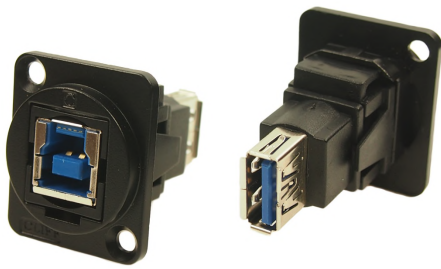

## BLACK METAL FEEDTHROUGH CONNECTORS FT Series

The Black Metal FT Series of true feed through connectors are perfect for developing custom I/O configurations for wall-plates, rack panels, etc. ALL fit within a standard XLR panel cutout, and use common cabling for front and back connections. No soldering, no punch terminations, just use the standard cable for that particular connector style. Mount from the front or back, low rear profile accommodates the tightest "behind the panel" spaces. Available in a wide variety of styles. The frame has a matt black finish.

**Part No.**  
**CP30200GMB**

**Description**  
HDMI A Female to HDMI A, Gold Plated, CSK hole.

**Part No.**  
**CP30203NMB**

**Description**  
USB 2.0 B to USB 2.0 B, CSK hole.

**Part No.**  
**CP30204NMB**

**Description**  
USB 3.0 B to USB 3.0 B, CSK hole.

**Part No.**  
**CP30205NMB**

**Description**  
USB 3.0 A to USB 3.0 A, CSK hole.

**Part No.**  
**CP30206NMB**

**Description**  
USB 3.0 B to USB 3.0 A, CSK hole.