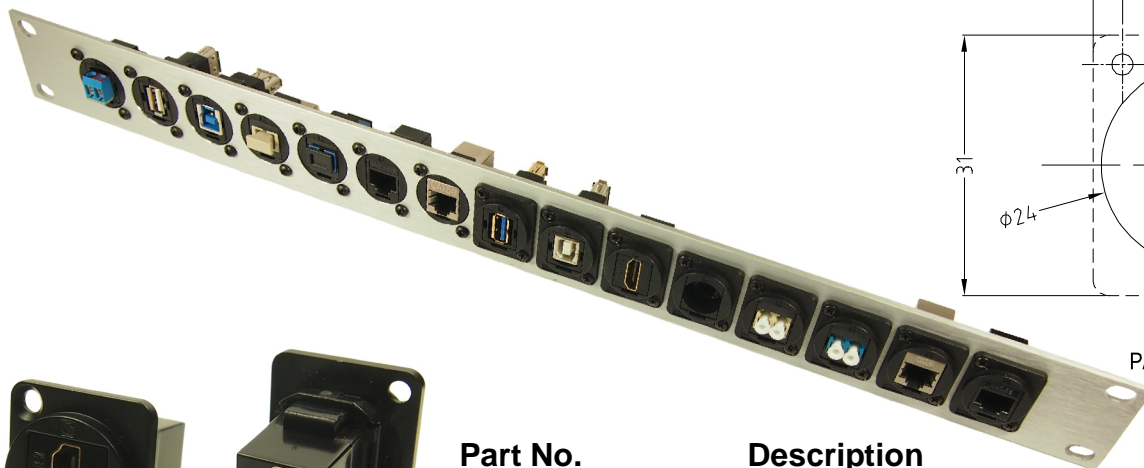

## BLACK METAL FEEDTHROUGH CONNECTORS FT Series

The Black Metal FT Series of true feed through connectors are perfect for developing custom I/O configurations for wall-plates, rack panels, etc. ALL fit within a standard XLR panel cutout, and use common cabling for front and back connections. No soldering, no punch terminations, just use the standard cable for that particular connector style. Mount from the front or back, low rear profile accommodates the tightest "behind the panel" spaces. Available in a wide variety of styles. The frame has a matt black finish.

**Part No.**  
**CP30200GMB**

**Description**  
HDMI A Female to HDMI A, Gold Plated, CSK hole.

**Part No.**  
**CP30203NMB**

**Description**  
USB 2.0 B to USB 2.0 B, CSK hole.

**Part No.**  
**CP30204NMB**

**Description**  
USB 3.0 B to USB 3.0 B, CSK hole.

**Part No.**  
**CP30205NMB**

**Description**  
USB 3.0 A to USB 3.0 A, CSK hole.

**Part No.**  
**CP30206NMB**

**Description**  
USB 3.0 B to USB 3.0 A, CSK hole.

**Part No.**  
**CP30210NMB**

**Description**  
USB 3.0 A to USB 3.0 B, CSK hole.

**Part No.**  
**CP30211MB**

**Description**  
USB C Female to Male, CSK hole.

**Part No.**  
**CP30212MB**

**Description**  
Dual USB C Female to Male, CSK hole.