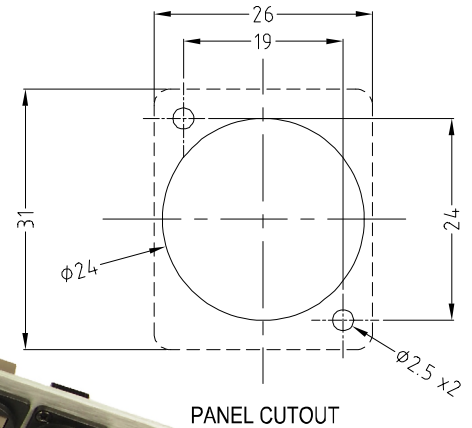

## BLACK METAL FEEDTHROUGH CONNECTORS FT Series

The Black Metal FT Series of true feed through connectors are perfect for developing custom I/O configurations for wall-plates, rack panels, etc. ALL fit within a standard XLR panel cutout, and use common cabling for front and back connections. No soldering, no punch terminations, just use the standard cable for that particular connector style. Mount from the front or back, low rear profile accommodates the tightest "behind the panel" spaces. Available in a wide variety of styles. The frame has a matt black finish.