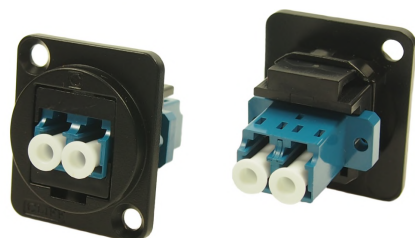

**Part No.**  
**CP30210NMB**

**Description**  
USB 3.0 A to USB 3.0 B, CSK hole.

**Part No.**  
**CP30211MB**

**Description**  
USB C Female to Male, CSK hole.

**Part No.**  
**CP30212MB**

**Description**  
Dual USB C Female to Male, CSK hole.

**Part No.**  
**CP30213MB**

**Description**  
LC Duplex SM adaptor, CSK Hole

**Part No.**  
**CP30214MB**

**Description**  
LC Duplex MM, CSK Hole

**Part No.**  
**CP30215MB**

**Description**  
SC Simplex SM, CSK Hole