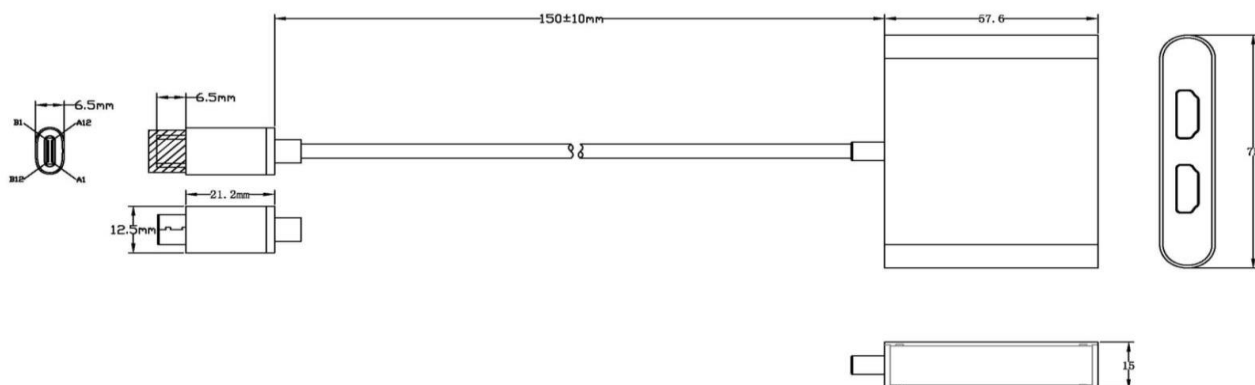

Datenblatt - Fiche technique - Data sheet

**12.03.3119**

ROLINE Adapterkabel VGA+3,5mm-Audio zu HDMI (7.1-Audio)

ROLINE Adaptateur VGA+Audio vers HDMI, Audio 7.1

ROLINE Cableadapter, VGA+Audio - HDMI, M/F, (7.1CH Audio Converter)

### Features

- Converts VGA signal to HDMI output
- Supports the exchange between digital signal and analog signal
- Supports HDCP 1.0/1.1/1.2
- Supports hot-swapping
- VGA video input formats: 640 x 480, 720 x 576, 800 x 600, 1024 x 768, 1280 x 720, 1280 x 768, 1280 x 960, 1280 x 1024, 1360 x 768, 1400 x 1050, 1440 x 900, 1600 x 900, 1600 x 1200, 1680 x 1050, 1920 x 1080
- HDMI video output formats: 480i, 576i, 576p, 720p, 1080i, 1080p
- 7.1CH audio supported
- 1x USB port for power and audio
- Color: black
- 