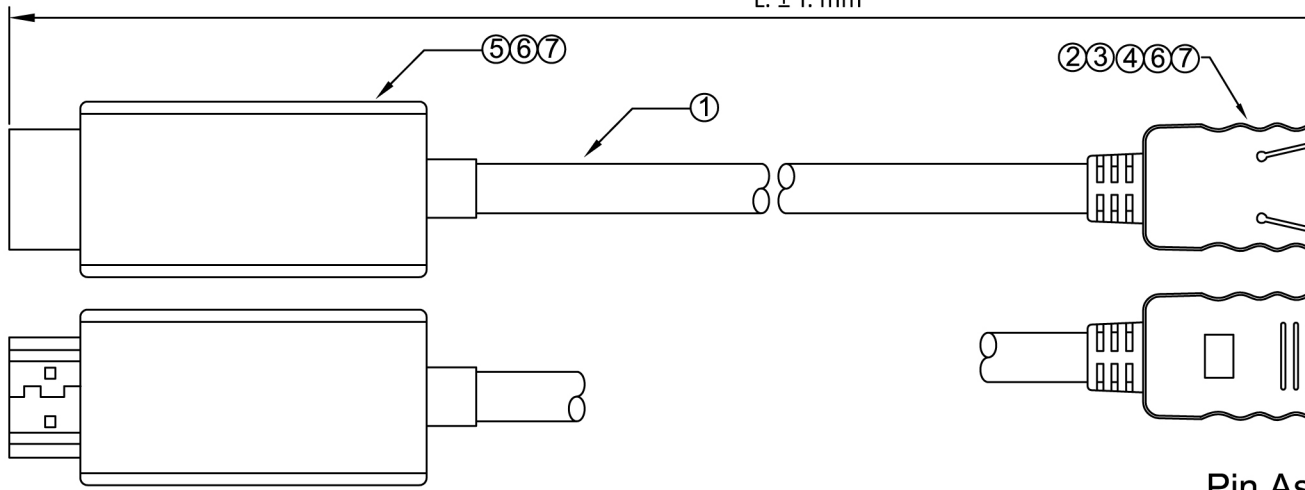

Datenblatt - Fiche technique - Data sheet

11.04.5785

ROLINE DisplayPort Kabel DP - UHDTV, ST/ST, schwarz, 1,0 m

ROLINE Câble DisplayPort DP - UHDTV, M/M, noir, 1,0 m

ROLINE DisplayPort Cable, DP - UHDTV, M/M, black, 1.0 m

RoHS Compliant

L. ± T. mm

P1

HDMI MALE

②③④⑥⑦

①

⑤⑥⑦

Pin As

Table :

P/N	Length
11.04.5785	1000 ± 20 mm
11.04.5786	2000 ± 30 mm
11.04.5787	3000 ± 40 mm

Test requirement:

Resolution: 4K*2K@60HZ

- 1 Cable [30AWG(7/0.1T)x1P+D+AL+MYLAR]x5P+30AWG(7/0.1T)x5C+F+ADB16/5/0.12(AL) ◦
Jacket : PVC, Black ◦ O.D.=6.0±0.20mm ◦
- 2 DP Connector Male, Solder, Gold Plated ◦
- 3 Clip DP
- 4 Shell DP : ABS, Black
- 5 HDMI Connector DP to HDMI PCB'A, Gold Plated
Shell : ABS, Black
- 6 PE LDPE
- 7 PVC 60P, Black