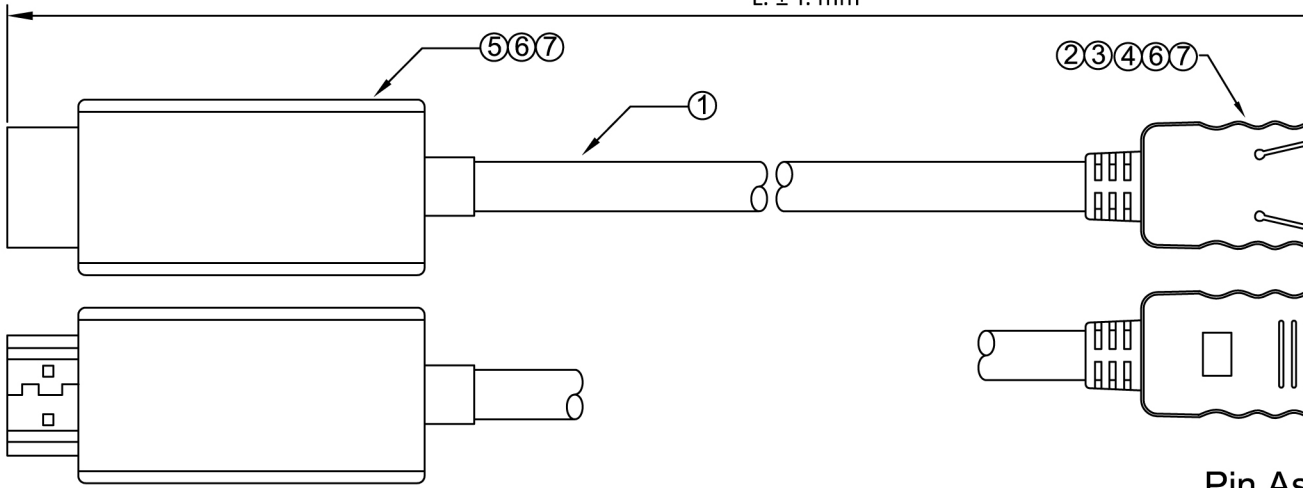

Datenblatt - Fiche technique - Data sheet

11.04.5786

ROLINE DisplayPort Kabel DP - UHDTV, ST/ST, schwarz, 2,0 m

ROLINE Câble DisplayPort DP - UHDTV, M/M, noir, 2,0 m

ROLINE DisplayPort Cable, DP - UHDTV, M/M, black, 2.0 m

RoHS Compliant

L. ± T. mm

P1

HDMI MALE

②③④⑥⑦

①

⑤⑥⑦

Pin As

Table :

P/N	Length
11.04.5785	1000 ± 20 mm
11.04.5786	2000 ± 30 mm
11.04.5787	3000 ± 40 mm

Test requirement:

Resolution: 4K*2K@60HZ

- 1 Cable [30AWG(7/0.1T)x1P+D+AL+MYLAR]x5P+30AWG(7/0.1T)x5C+F+ADB16/5/0.12(AL) ◦
Jacket : PVC, Black ◦ O.D.=6.0±0.20mm ◦
- 2 DP Connector Male, Solder, Gold Plated ◦
- 3 Clip DP
- 4 Shell DP : ABS, Black
- 5 HDMI Connector DP to HDMI PCB'A, Gold Plated
Shell : ABS, Black
- 6 PE LDPE
- 7 PVC 60P, Black