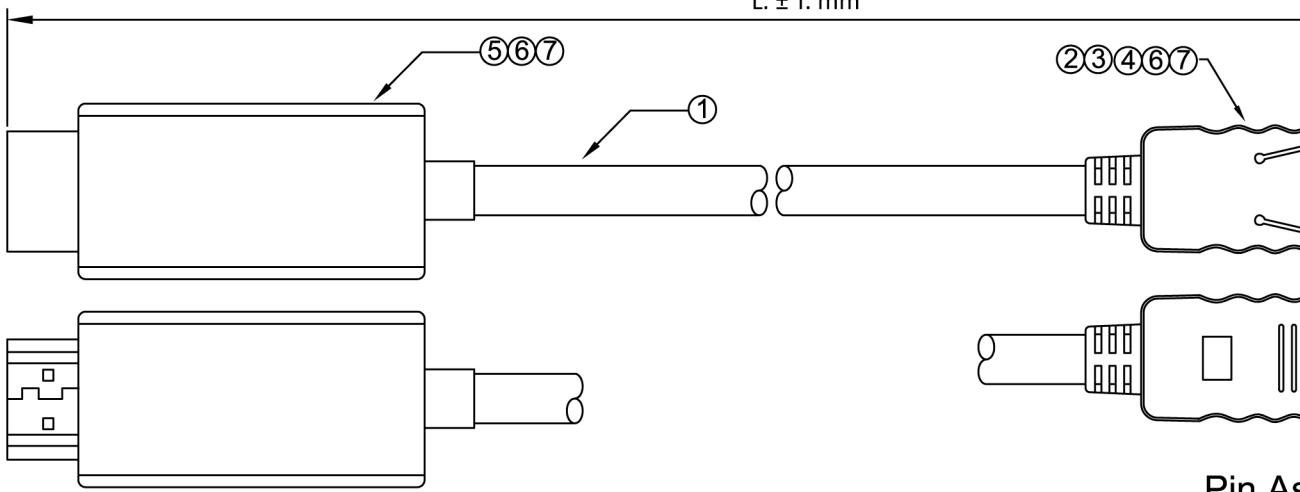

Datenblatt - Fiche technique - Data sheet

**11.04.5787**

ROLINE DisplayPort Kabel DP - UHDTV, ST/ST, schwarz, 3,0 m

ROLINE Câble DisplayPort DP - UHDTV, M/M, noir, 3,0 m

ROLINE DisplayPort Cable, DP - UHDTV, M/M, black, 3.0 m

RoHS Compliant

L. ± T. mm

P1

HDMI MALE

Pin As

Table :

P/N	Length
11.04.5785	1000 ± 20 mm
11.04.5786	2000 ± 30 mm
11.04.5787	3000 ± 40 mm

Test requirement:

Resolution: 4K\*2K@60HZ

1	Cable	[30AWG(7/0.1T)x1P+D+AL+MYLAR]x5P+30AWG(7/0.1T)x5C+F+ADB16/5/0.12(AL) ◦ Jacket : PVC, Black ◦ O.D.=6.0±0.20mm ◦
2	DP Connector	Male, Solder, Gold Plated ◦
3	Clip	DP
4	Shell	DP : ABS, Black
5	HDMI Connector	DP to HDMI PCB'A, Gold Plated Shell : ABS, Black
6	PE	LDPE
7	PVC	60P, Black

SCALE 1:1 UNIT MM