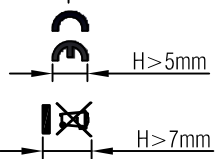

RoHS Compliant

WIRE ADDRESS

Function test:
Don't test it by test machine or test device, or it will be damaged.
It can only be tested by computer/ notebook/ player/ display device.
 1. Real Test Passed 3840*2160P 30Hz.
 2. Real Test Not Twinkling, Double Vision and Decolor.

7	45P WHITE PVC				G
6	FERRITE CORE SIZE: 9.8*13.5*6.35mm				PCS
5	DVI(24+5) FEMALE WHITE SHELL				PCS
4	DP 20P MALE WHITE SHELL				PCS
3	DVI(24+5) FEMALE(White Insulator,Gold Plated 1U ⁿ)+Knurled nut+PCBA(DVI Active)				PCS
2	DP 20P MALE(Black Insulator,Gold Plated 1U ^m)				PCS
1	UL20276(32#*1P+D+AL/MV)*5+32#*5C+D+AL+B.OD=5.0mm, WHITE PVC JACKET.				PCS
NUMBER		1	2	4	Quantity
PRODUCT SPECIFICATIONS					