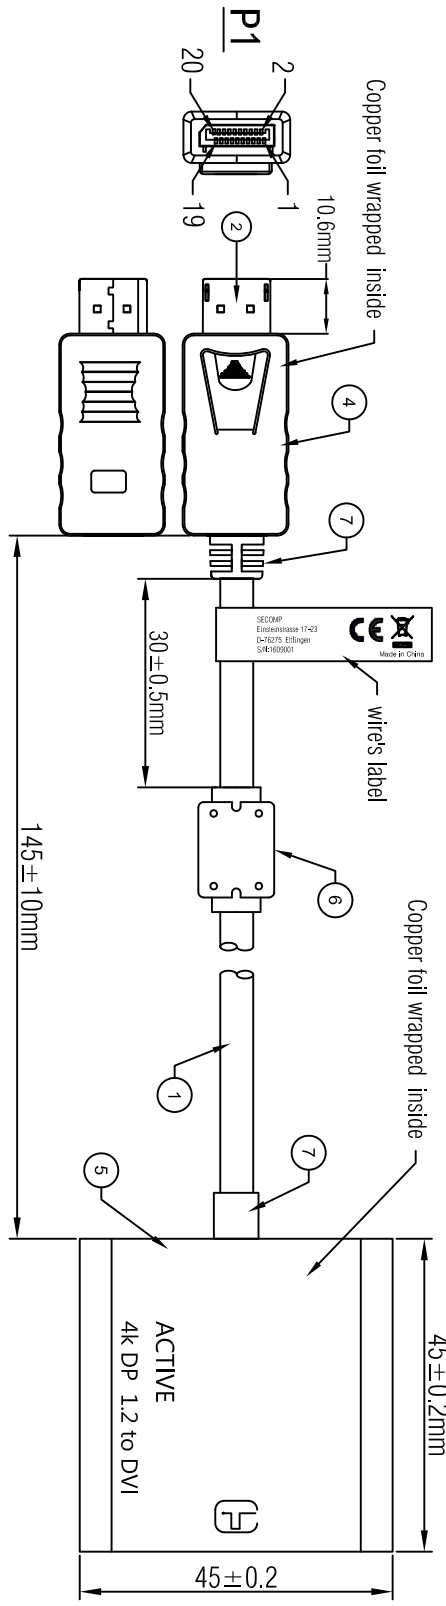

Datenblatt - Fiche technique - Data sheet

12.03.3136

ROLINE 4K2K DisplayPort-DVI Adapter, DP Stecker-DVI Buchse

ROLINE 4K2K Adaptateur DisplayPort - DVI, DP M-DVI F

ROLINE 4K2K DisplayPort-DVI Adapter, DP M - DVI F

RoHS Compliant

WIRE ADDRESS

Function test:
Don't test it by test machine or test device, or it will be damaged.
It can only be tested by computer/ notebook/ player/ display device.
 1. Real Test Passed 3840*2160P 30Hz.
 2. Real Test Not Twinkling, Double Vision and Decolor.

7	45P WHITE PVC				G
6	FERRITE CORE SIZE: 9.8*13.5*6.35mm				PCS
5	DVI(24+5) FEMALE WHITE SHELL				PCS
4	DP 20P MALE WHITE SHELL				PCS
3	DVI(24+5) FEMALE(White Insulator,Gold Plated 1U ⁿ)+Knurled nut+PCBA(DVI Active)				PCS
2	DP 20P MALE(Black Insulator,Gold Plated 1U ^m)				PCS
1	UL20276(32#*1P+D+AL/MV)*5+32#*5C+D+AL+B.OD=5.0mm, WHITE PVC JACKET.				PCS
NUMBER		1	2	4	Quantity
PRODUCT SPECIFICATIONS					