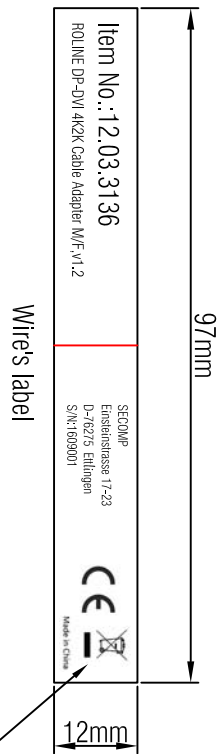

Datenblatt - Fiche technique - Data sheet

12.03.3136

ROLINE 4K2K DisplayPort-DVI Adapter, DP Stecker-DVI Buchse

ROLINE 4K2K Adaptateur DisplayPort - DVI, DP M-DVI F

ROLINE 4K2K DisplayPort-DVI Adapter, DP M - DVI F

RoHS Compliant

WIRE ADDRESS

Function test:
Don't test it by test machine or test device, or it will be damaged.
It can only be tested by computer/ notebook/ player/ display device.
 1. Real Test Passed 3840*2160P 30Hz.
 2. Real Test Not Twinkling, Double Vision and Decolor.

7	45P WHITE PVC				G
6	FERRITE CORE SIZE: 9.8*13.5*6.35mm				PCS
5	DVI(24+5) FEMALE WHITE SHELL				PCS
4	DP 20P MALE WHITE SHELL				PCS
3	DVI(24+5) FEMALE(White Insulator,Gold Plated 1U ⁿ)+Knurled nut+PCBA(DVI Active)				PCS
2	DP 20P MALE(Black Insulator,Gold Plated 1U ^m)				PCS
1	UL20276(32#*1P+D+AL/MV)*5+32#*5C+D+AL+B.OD=5.0mm, WHITE PVC JACKET.				PCS
NUMBER		1	2	4	Quantity
PRODUCT SPECIFICATIONS					