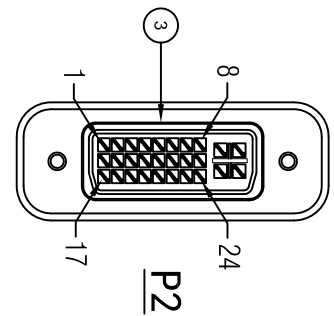

Datenblatt - Fiche technique - Data sheet

12.03.3136

ROLINE 4K2K DisplayPort-DVI Adapter, DP Stecker-DVI Buchse

ROLINE 4K2K Adaptateur DisplayPort - DVI, DP M-DVI F

ROLINE 4K2K DisplayPort-DVI Adapter, DP M - DVI F

RoHS Compliant

WIRE ADDRESS

Function test:
Don't test it by test machine or test device, or it will be damaged.
It can only be tested by computer/ notebook/ player/ display device.
 1. Real Test Passed 3840*2160P 30Hz.
 2. Real Test Not Twinkling, Double Vision and Decolor.

7	45P WHITE PVC				G
6	FERRITE CORE SIZE: 9.8*13.5*6.35mm				PCS
5	DVI(24+5) FEMALE WHITE SHELL				PCS
4	DP 20P MALE WHITE SHELL				PCS
3	DVI(24+5) FEMALE(White Insulator,Gold Plated 1U ⁿ)+Knurled nut+PCBA(DVI Active)				PCS
2	DP 20P MALE(Black Insulator,Gold Plated 1U ^m)				PCS
1	UL20276(32#*1P+D+AL/MV)*5+32#*5C+D+AL+B.OD=5.0mm, WHITE PVC JACKET.				PCS
NUMBER		1	2	4	Quantity
PRODUCT SPECIFICATIONS					