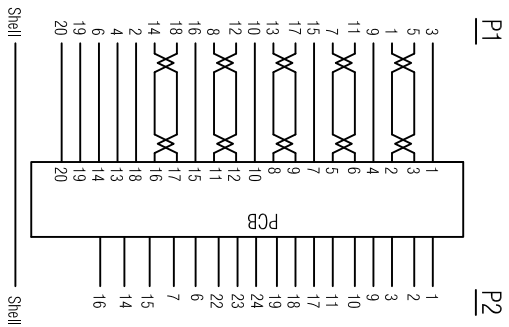

Datenblatt - Fiche technique - Data sheet

12.03.3136

ROLINE 4K2K DisplayPort-DVI Adapter, DP Stecker-DVI Buchse

ROLINE 4K2K Adaptateur DisplayPort - DVI, DP M-DVI F

ROLINE 4K2K DisplayPort-DVI Adapter, DP M - DVI F

RoHS Compliant

WIRE ADDRESS

Function test:
Don't test it by test machine or test device, or it will be damaged.
It can only be tested by computer/ notebook/ player/ display device.
 1. Real Test Passed 3840*2160P 30Hz.
 2. Real Test Not Twinkling, Double Vision and Decolor.

7	45P WHITE PVC				G
6	FERRITE CORE SIZE: 9.8*13.5*6.35mm				PCS
5	DVI(24+5) FEMALE WHITE SHELL				PCS
4	DP 20P MALE WHITE SHELL				PCS
3	DVI(24+5) FEMALE(White Insulator,Gold Plated 1U ⁿ)+Knurled nut+PCBA(DVI Active)				PCS
2	DP 20P MALE(Black Insulator,Gold Plated 1U ^m)				PCS
1	UL20276(32#*1P+D+AL/MV)*5+32#*5C+D+AL+B.OD=5.0mm, WHITE PVC JACKET.				PCS
NUMBER		1	2	4	Quantity
PRODUCT SPECIFICATIONS					