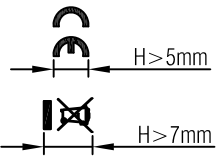

RoHS Compliant