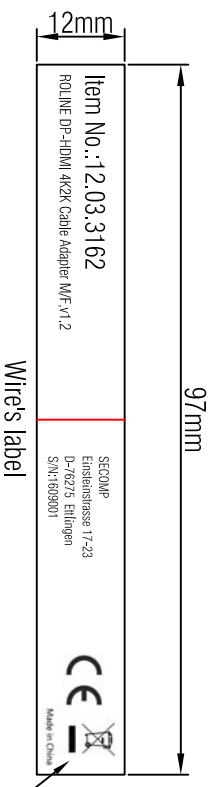

RoHS Compliant

Function test:
Don't test it by test machine or test device, or it will be damaged.
It can only be tested by computer/ notebook/ player/ display device.
1. Real Test Passed 3840*2160P 30Hz.
2. Real Test Not Twinkling, Double Vision and Decolor.

7	45P WHITE PVC			6
6	FERRITE CORE SIZE: 9.8*13.5*6.35mm			PCS
5	HDMI 19P FEMALE WHITE SHELL			PCS
4	DP 20P MALE WHITE SHELL			PCS
3	HDMI 19P FEMALE(White Insulator,Gold Plated 1U^m)+PCBA			PCS
2	DP 20P MALE(Black Insulator,Gold Plated 1U^m)			PCS
1	UL20276(82#*1P+D+AL/MY)*5+32#*5C+D+AL+B,OD=5.0mm, WHITE PVC JACKET.			PCS
NUMBER		PRODUCT SPECIFICATIONS	Quantity	Unit

D			
C			
B			
VER. A	REVISE		DATE

ROLINE Cable Adapter, DP-HDMI, M/F, v1.2, white

Item 12.03.3162

Draw Kobe Date: 2016.09.27

Approval

Duty F16

Sample NO.

Drawings of 1:1 (Proportion) : 1:1 (Unit:mm) A4