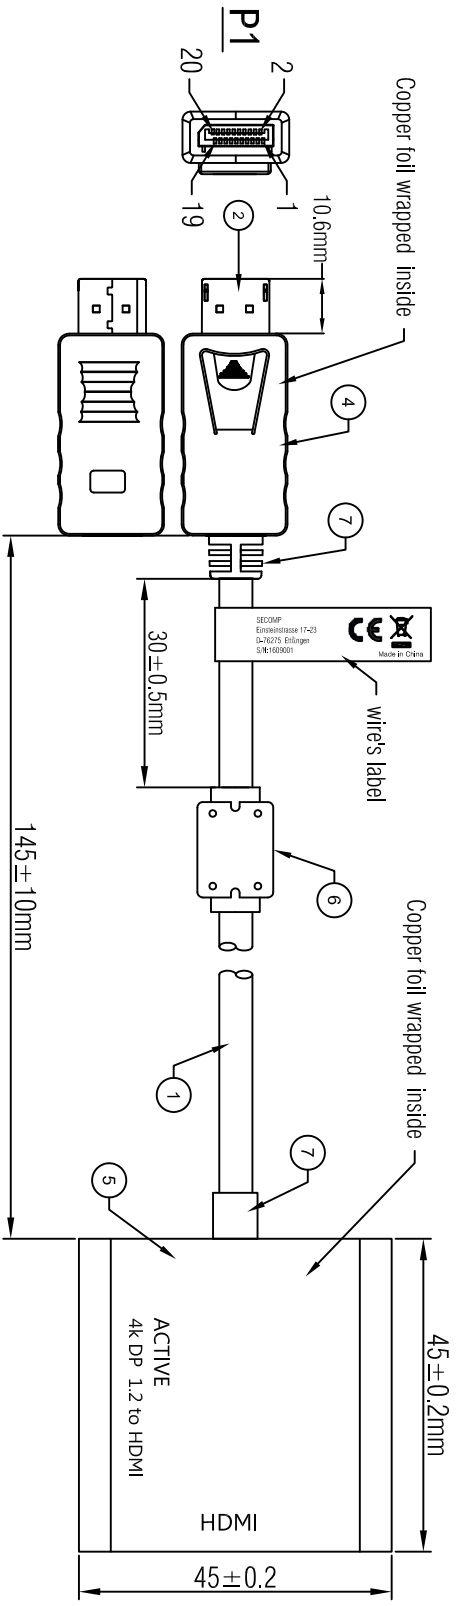

RoHS Compliant

Function test:
Don't test it by test machine or test device, or it will be damaged.
It can only be tested by computer/ notebook/ player/ display device.
1. Real Test Passed 3840*2160P 30Hz.
2. Real Test Not Twinkling, Double Vision and Decolor.

7	45P WHITE PVC			6
6	FERRITE CORE SIZE: 9.8*13.5*6.35mm			PCS
5	HDMI 19P FEMALE WHITE SHELL			PCS
4	DP 20P MALE WHITE SHELL			PCS
3	HDMI 19P FEMALE(White Insulator,Gold Plated 1U^m)+PCBA			PCS
2	DP 20P MALE(Black Insulator,Gold Plated 1U^m)			PCS
1	UL20276(82#*1P+D+AL/MY)*5+32#*5C+D+AL+B,OD=5.0mm, WHITE PVC JACKET.			PCS
NUMBER		PRODUCT SPECIFICATIONS	Quantity	Unit

D			
C			
B			
VER. A	REVISE		DATE

ROLINE Cable Adapter, DP-HDMI, M/F, v1.2, white

Item 12.03.3162

Draw Kobe Date: 2016.09.27

Approval

Duty F16

Sample NO.

Drawings of 1:1 (Proportion) : 1:1 (Unit:mm) A4