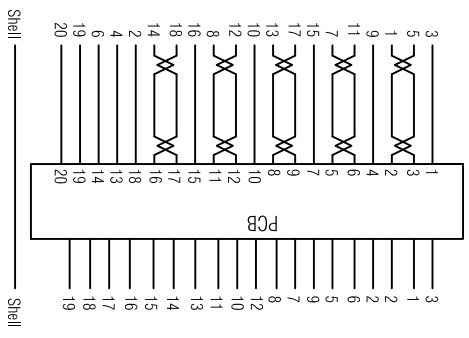

RoHS Compliant

Function test:
Don't test it by test machine or test device, or it will be damaged.
It can only be tested by computer/ notebook/ player/ display device.
1. Real Test Passed 3840*2160P 30Hz.
2. Real Test Not Twinkling, Double Vision and Decolor.

7	45P WHITE PVC			6
6	FERRITE CORE SIZE: 9.8*13.5*6.35mm			PCS
5	HDMI 19P FEMALE WHITE SHELL			PCS
4	DP 20P MALE WHITE SHELL			PCS
3	HDMI 19P FEMALE(White Insulator,Gold Plated 1U^m)+PCBA			PCS
2	DP 20P MALE(Black Insulator,Gold Plated 1U^m)			PCS
1	UL20276(82#*1P+D+AL/MY)*5+32#*5C+D+AL+B,OD=5.0mm, WHITE PVC JACKET.			PCS
NUMBER		PRODUCT SPECIFICATIONS	Quantity	Unit

D			
C			
B			
VER. A	REVISE		DATE

ROLINE Cable Adapter, DP-HDMI, M/F, v1.2, white

Item 12.03.3162

Draw Kobe Date: 2016.09.27

Approval

Duty F16

Sample NO.

Drawings of 1:1 (Proportion) : 1:1 (Unit:mm) A4