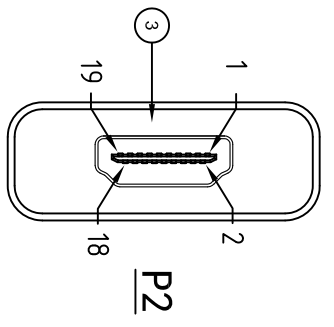

RoHS Compliant

Function test:
Don't test it by test machine or test device, or it will be damaged.
It can only be tested by computer/ notebook/ player/ display device.
1. Real Test Passed 3840*2160P 30Hz.
2. Real Test Not Twinkling, Double Vision and Decolor.

7	45P WHITE PVC			6
6	FERRITE CORE SIZE: 9.8*13.5*6.35mm			PCS
5	HDMI 19P FEMALE WHITE SHELL			PCS
4	DP 20P MALE WHITE SHELL			PCS
3	HDMI 19P FEMALE(White Insulator,Gold Plated 1U^m)+PCBA			PCS
2	DP 20P MALE(Black Insulator,Gold Plated 1U^m)			PCS
1	UL20276(82#*1P+D+AL/MY)*5+32#*5C+D+AL+B,OD=5.0mm, WHITE PVC JACKET.			PCS
NUMBER		PRODUCT SPECIFICATIONS	Quantity	Unit

D			
C			
B			
VER. A	REVISE		DATE

ROLINE Cable Adapter, DP-HDMI, M/F, v1.2, white

Item 12.03.3162

Draw Kobe Date: 2016.09.27

Approval

Duty F16

Sample NO.

Drawings of 1:1 (Proportion) : 1:1 (Unit:mm) A4