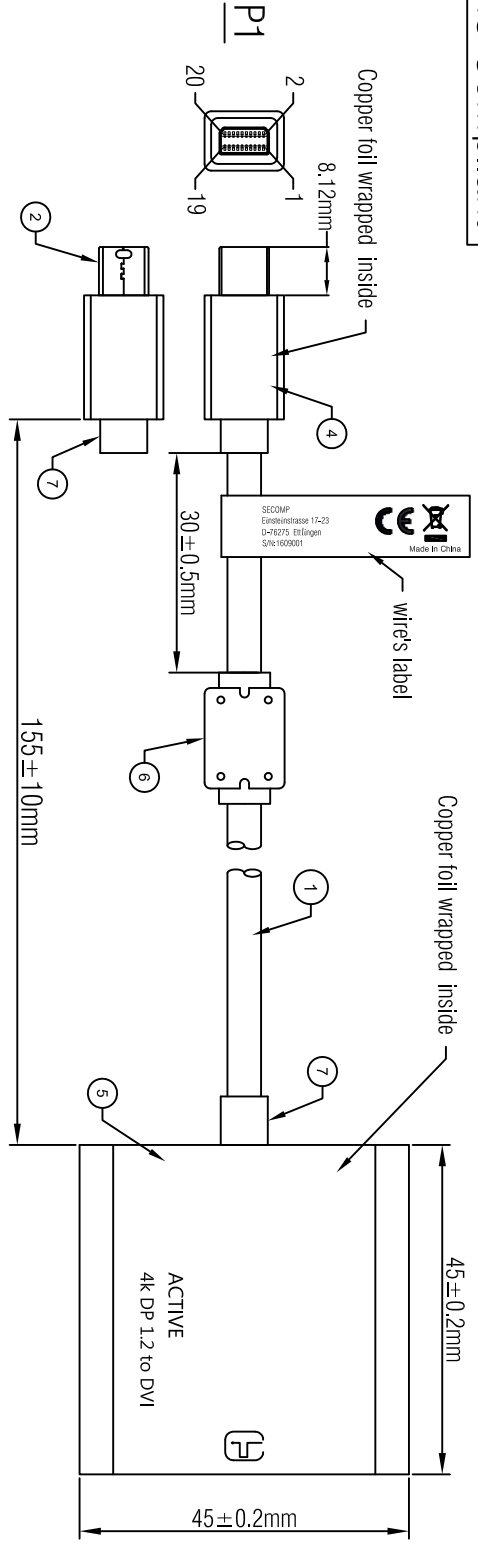

Datenblatt - Fiche technique - Data sheet

**12.03.3137**

ROLINE 4K2K Mini DisplayPort-DVI Adapter, Mini DP ST - DVI BU

ROLINE 4K2K Adaptateur Mini DisplayPort-DVI, MiniDP M - DVI F

ROLINE 4K2K Mini DisplayPort-DVI Adapter, MiniDP M - DVI F

RoHS Compliant

WIRE ADDRESS

Function test:  
**Don't test it by test machine or test device, or it will be damaged.**  
**It can only be tested by computer/ notebook/ player/ display device.**  
 1.Real Test Passed 3840\*2160P 30Hz.  
 2.Real Test Not Twinkling, Double Vision and Decolor.

7	45P WHITE PVC		G
6	FERRITE CORE SIZE: 9.8*13.5*6.35mm		PCS
5	DVI(24+5) FEMALE WHITE SHELL		PCS
4	Mini DP 20P MALE WHITE SHELL		PCS
3	DVI(24+5) FEMALE(White Insulator,Gold Plated 1U <sup>n</sup> ) +Knurled nut+PCBA(DVI Active)		PCS
2	Mini DP 20P MALE(White Insulator,Gold Plated 1U <sup>m</sup> )		PCS
1	UL20276(82#*1P+D+AL/MV)*5+32#*5C+D+AL+B,OD=5.0mm, WHITE PVC JACKET.		PCS
NUMBER		PRODUCT SPECIFICATIONS	Quantity Unit
1			
2			
4			

D		
C		
B		
VER.A	REVISE	DATE
ROLINE Cable Adapter, Mini DP-DVI, M/F, v1.2, white		
Item	12.03.3137	
Draw	Kobe	Date: 2016.09.27
Approval		
Duty	F16	
Sample NO.		Drawings of 1/1 (Proportion) : 1/1 (Unit:mm) - A4