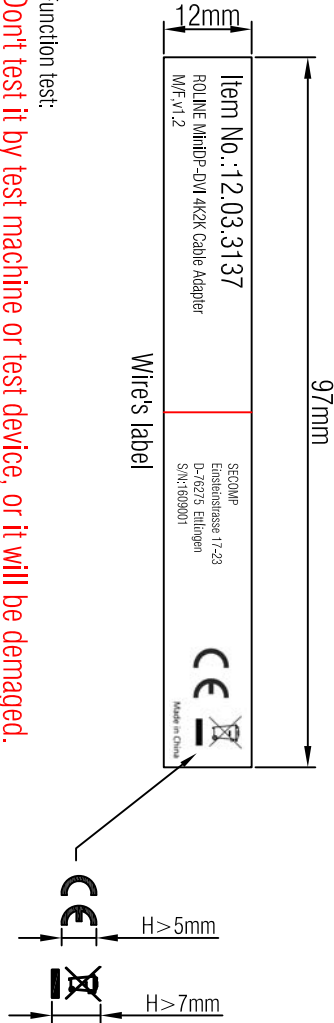

Datenblatt - Fiche technique - Data sheet

**12.03.3137**

ROLINE 4K2K Mini DisplayPort-DVI Adapter, Mini DP ST - DVI BU

ROLINE 4K2K Adaptateur Mini DisplayPort-DVI, MiniDP M - DVI F

ROLINE 4K2K Mini DisplayPort-DVI Adapter, MiniDP M - DVI F

RoHS Compliant

WIRE ADDRESS

Function test:  
**Don't test it by test machine or test device, or it will be damaged.**  
**It can only be tested by computer/ notebook/ player/ display device.**  
 1.Real Test Passed 3840\*2160P 30Hz.  
 2.Real Test Not Twinkling, Double Vision and Decolor.

7	45P WHITE PVC		G
6	FERRITE CORE SIZE: 9.8*13.5*6.35mm		PCS
5	DVI(24+5) FEMALE WHITE SHELL		PCS
4	Mini DP 20P MALE WHITE SHELL		PCS
3	DVI(24+5) FEMALE(White Insulator,Gold Plated 1U <sup>n</sup> ) +Knurled nut+PCBA(DVI Active)		PCS
2	Mini DP 20P MALE(White Insulator,Gold Plated 1U <sup>m</sup> )		PCS
1	UL20276(82#*1P+D+AL/MV)*5+32#*5C+D+AL+B,OD=5.0mm, WHITE PVC JACKET.		PCS
NUMBER		PRODUCT SPECIFICATIONS	Quantity Unit
1			
2			
4			

D		
C		
B		
VER.A	REVISE	DATE
ROLINE Cable Adapter, Mini DP-DVI, M/F, v1.2, white		
Item	12.03.3137	
Draw	Kobe	Date: 2016.09.27
Approval		
Duty	F16	
Sample NO.		Drawings of 1/1 (Proportion) : 1/1 (Unit:mm) - A4