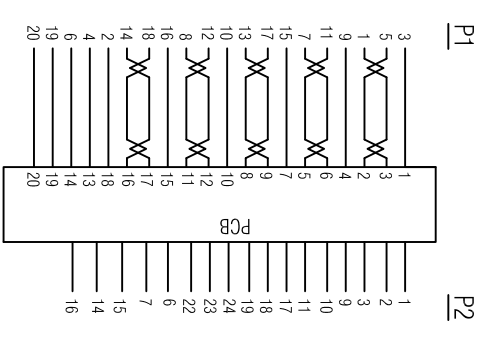

RoHS Compliant

WIRE ADDRESS

Function test:  
**Don't test it by test machine or test device, or it will be damaged.**  
**It can only be tested by computer/ notebook/ player/ display device.**  
 1.Real Test Passed 3840\*2160P 30Hz.  
 2.Real Test Not Twinkling, Double Vision and Decolor.

7	45P WHITE PVC		G
6	FERRITE CORE SIZE: 9.8*13.5*6.35mm		PCS
5	DVI(24+5) FEMALE WHITE SHELL		PCS
4	Mini DP 20P MALE WHITE SHELL		PCS
3	DVI(24+5) FEMALE(White Insulator,Gold Plated 1U <sup>n</sup> ) +Knurled nut+PCBA(DVI Active)		PCS
2	Mini DP 20P MALE(White Insulator,Gold Plated 1U <sup>m</sup> )		PCS
1	UL20276(82#*1P+D+AL/MV)*5+32#*5C+D+AL+B,OD=5.0mm, WHITE PVC JACKET.		PCS
NUMBER		PRODUCT SPECIFICATIONS	Quantity Unit
1			
2			
4			