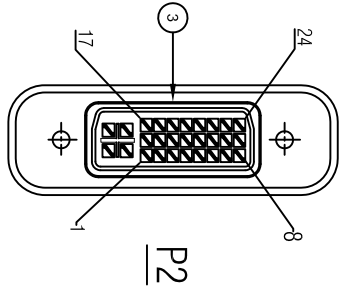

Datenblatt - Fiche technique - Data sheet

**12.03.3137**

ROLINE 4K2K Mini DisplayPort-DVI Adapter, Mini DP ST - DVI BU

ROLINE 4K2K Adaptateur Mini DisplayPort-DVI, MiniDP M - DVI F

ROLINE 4K2K Mini DisplayPort-DVI Adapter, MiniDP M - DVI F

RoHS Compliant

WIRE ADDRESS

Function test:  
**Don't test it by test machine or test device, or it will be damaged.**  
**It can only be tested by computer/ notebook/ player/ display device.**  
 1.Real Test Passed 3840\*2160P 30Hz.  
 2.Real Test Not Twinkling, Double Vision and Decolor.

7	45P WHITE PVC		G
6	FERRITE CORE SIZE: 9.8*13.5*6.35mm		PCS
5	DVI(24+5) FEMALE WHITE SHELL		PCS
4	Mini DP 20P MALE WHITE SHELL		PCS
3	DVI(24+5) FEMALE(White Insulator,Gold Plated 1U <sup>n</sup> ) +Knurled nut+PCBA(DVI Active)		PCS
2	Mini DP 20P MALE(White Insulator,Gold Plated 1U <sup>m</sup> )		PCS
1	UL20276(82#*1P+D+AL/MV)*5+32#*5C+D+AL+B,OD=5.0mm, WHITE PVC JACKET.		PCS
NUMBER		PRODUCT SPECIFICATIONS	Quantity Unit
1			
2			
4			

D		
C		
B		
VER.A	REVISE	DATE
ROLINE Cable Adapter, Mini DP-DVI, M/F, v1.2, white		
Item	12.03.3137	
Draw	Kobe	Date: 2016.09.27
Approval		
Duty	F16	
Sample NO.		Drawings of 1/1 (Proportion) : 1/1 (Unit:mm) - A4