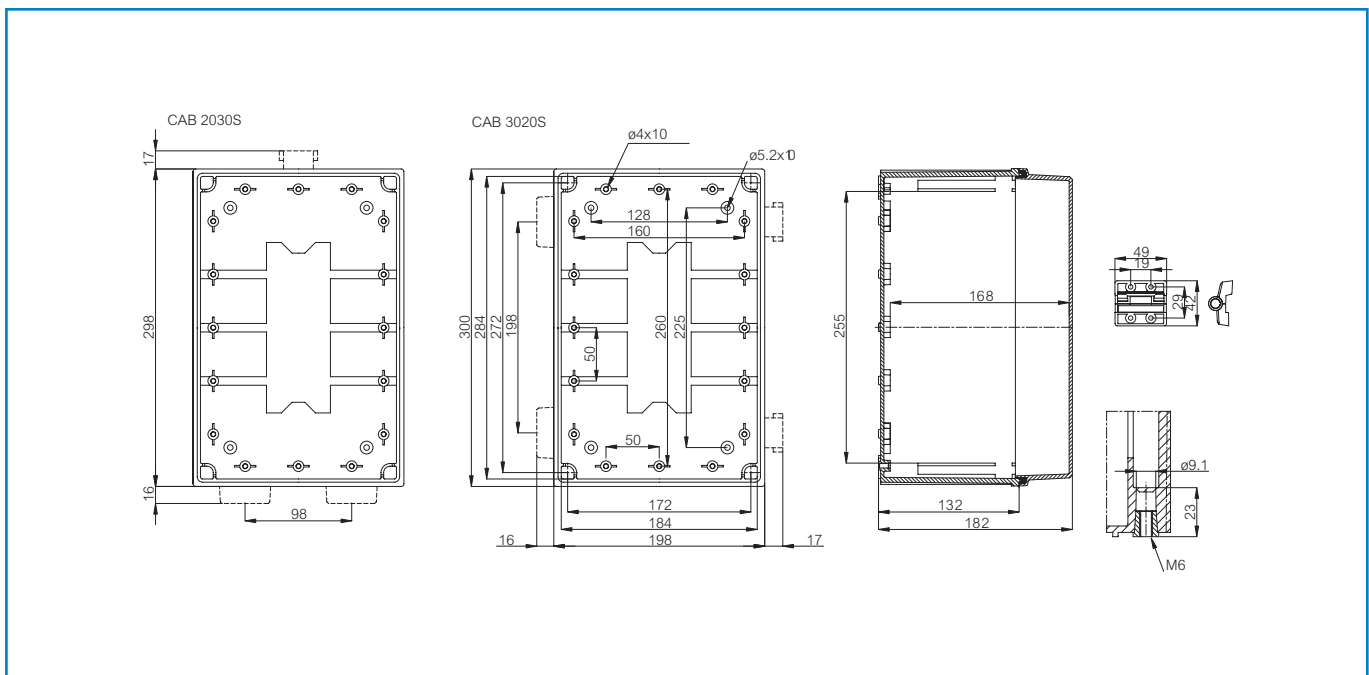

**UL CAB UL CAB PC 302018 T**

Sample photo

**Order symbol:** UL CAB PC 302018 T  
**Product nbr:** 8143030  
**Description:** UL Cabinet, PC  
**Remarks:** Latches on the long side, smooth

**EAN:** 6418074053916  
**EI. number:**  
**Finland:**  
**Electric No.:** 8212034057  
**Denmark:**  
**Electric No. Italy:** 7822015U

Including: Cabinet base, door with PUR gasket, latches, screws for mounting plate/DIN-rail and corner plugs.

Dimensions:				Rating:
Length	Width	Height		
mm:	300	200	180	Ingress Protection (EN 60529): IP65
inch:	11.8	7.9	7.1	Impact Resistance (EN 62262): IK08
Materials:				Electrical insulation: Totally insulated
<b>Material:</b>	Polycarbonate			Halogen free (DIN/VDE 0472, Part 815): 1
<b>Base colour:</b>	RAL 7035 -light grey			UV resistance: UL 508
<b>Cover colour:</b>	Smoked grey			Flammability Rating: UL 746C 5"
<b>Gasket material:</b>	EPDM			UL Type:
Temperatures:				Glow Wire Test (IEC 695-2-1) °C: 960
<b>Temperature °C (short term):</b>	-40 ... 120 °C			Certificates:
<b>Temperature °C (continuous):</b>	-40 ... 80 °C			Germanischer Lloyd (GL)
<b>Temperature °F (short term):</b>	-40 ... 250 °F			Underwriters Laboratories
<b>Temperature °F (continuous):</b>	-40 ... 175 °F			SGS Fimko
				Lloyds Register of Shipping (LR)
				UL Canada
				Gost R