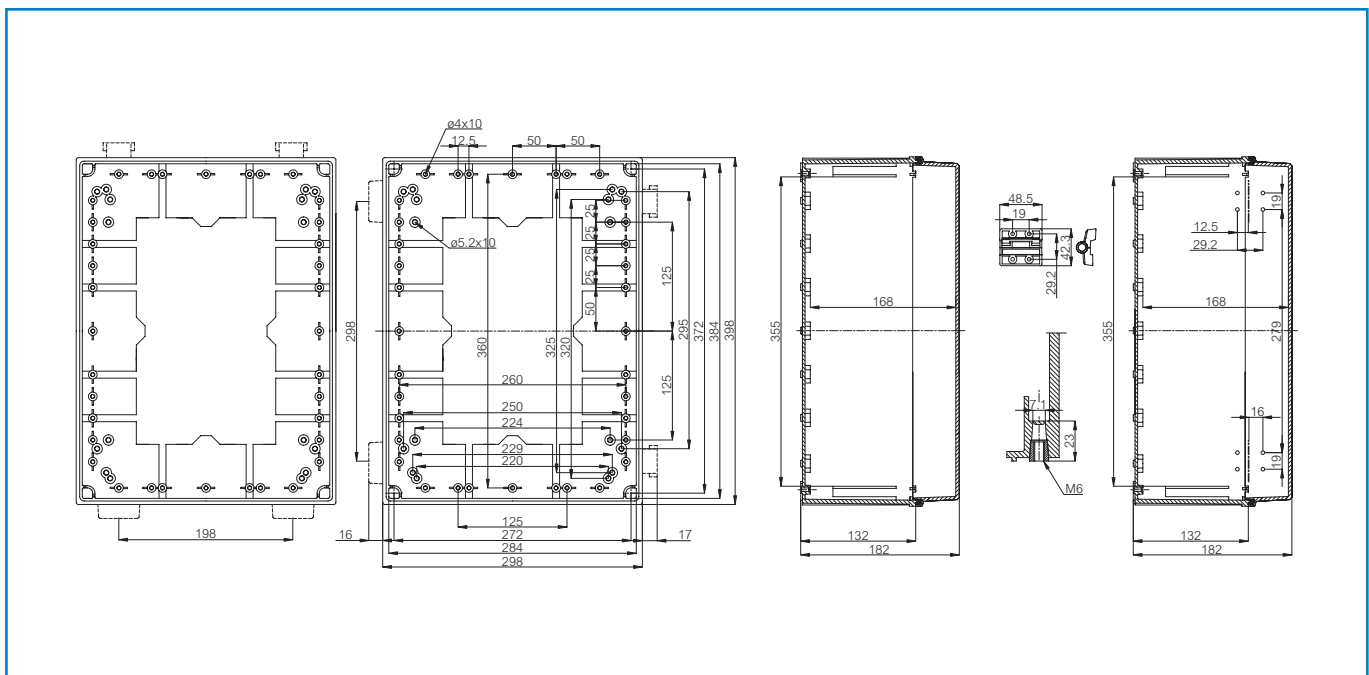

UL CAB UL CAB PC 403018 G

Sample photo

Order symbol: UL CAB PC 403018 G
Product nbr: 8143350
Description: UL Cabinet, PC
Remarks: Latches on the long side, smooth

EAN: 6418074011398
EI. number:
Finland:
Electric No. Denmark: 8212034138
Electric No. Italy: 7821040U

Including: Cabinet base, door with PUR gasket, latches, screws for mounting plate/DIN-rail and corner plugs.

Dimensions:				Rating:
	Length	Width	Height	
mm:	400	300	180	Ingress Protection (EN 60529): IP65
inch:	15.7	11.8	7.1	Impact Resistance (EN 62262): IK08
Materials:				Electrical insulation: Totally insulated
Material:	Polycarbonate			Halogen free (DIN/VDE 0472, Part 815): 1
Base colour:	RAL 7035 -light grey			UV resistance: UL 508
Cover colour:	RAL 7035 -light grey			Flammability Rating: UL 746C 5"
Gasket material:	EPDM			UL Type:
Temperatures:				Glow Wire Test (IEC 695-2-1) °C: 960
Temperature °C (short term):	-40 ... 120 °C			Certificates:
Temperature °C (continuous):	-40 ... 80 °C			Germanischer Lloyd (GL)
Temperature °F (short term):	-40 ... 250 °F			Underwriters Laboratories
Temperature °F (continuous):	-40 ... 175 °F			SGS Fimko
				Lloyds Register of Shipping (LR)
				UL Canada
				Gost R