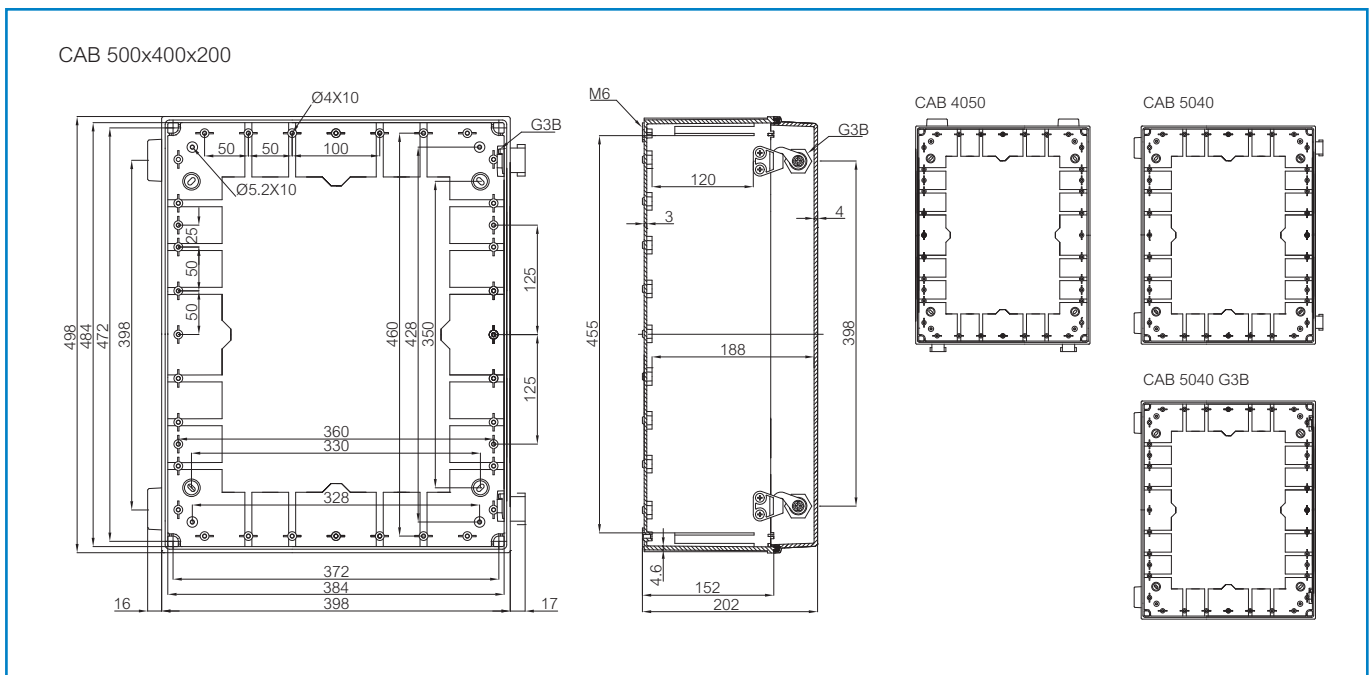

UL CAB UL CAB PC 504020 G

Sample photo

Order symbol: UL CAB PC 504020 G
Product nbr: 8143360
Description: UL Cabinet, PC
Remarks: Latches on the long side, smooth

EAN: 6418074011411
EI. number:
Finland:
Electric No. Denmark: 8212034196
Electric No. Italy: 7821055U

Including: Cabinet base, door with PUR gasket, latches, screws for mounting plate/DIN-rail and corner plugs.

Dimensions:	Length	Width	Height	Rating:
mm:	500	400	200	Ingress Protection (EN 60529): IP65
inch:	19.7	15.7	7.9	Impact Resistance (EN 62262): IK08
Materials:				Electrical insulation: Totally insulated
Material:	Polycarbonate			Halogen free (DIN/VDE 0472, Part 815): 1
Base colour:	RAL 7035 -light grey			UV resistance: UL 508
Cover colour:	RAL 7035 -light grey			Flammability Rating: UL 746C 5"
Gasket material:	EPDM			UL Type:
Temperatures:				Glow Wire Test (IEC 695-2-1) °C: 960
Temperature °C (short term):	-40 ... 120 °C			Certificates:
Temperature °C (continuous):	-40 ... 80 °C			Germanischer Lloyd (GL)
Temperature °F (short term):	-40 ... 250 °F			Underwriters Laboratories
Temperature °F (continuous):	-40 ... 175 °F			SGS Fimko
				Lloyds Register of Shipping (LR)
				UL Canada
				Gost R