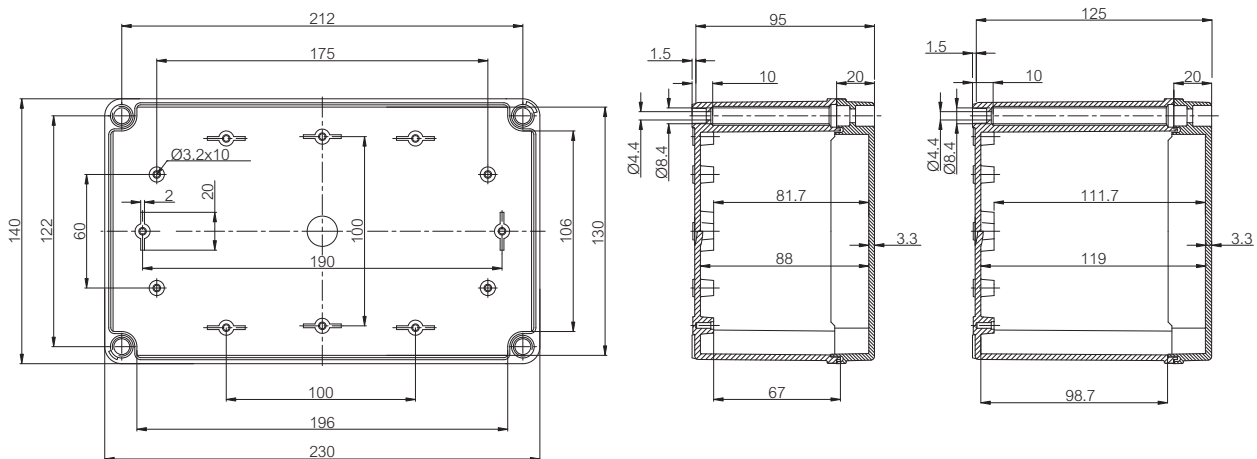

**UL PICCOLO UL PC M 95 G**

Sample photo

**Order symbol:** UL PC M 95 G  
**Product nbr:** 8714318  
**Description:** UL Enclosure, PC  
**Remarks:** Grey cover

**EAN:** 6418074038999  
**EI. number:**  
**Finland:**  
**Electric No.:** 8212031199  
**Denmark:**  
**Electric No. Italy:** 7201060U

Including: Base with screws for mounting plate, cover with PUR gasket and polyamide cover screws.

Dimensions:				Rating:
	Length	Width	Height	
<b>mm:</b>	230	140	95	Ingress Protection (EN 60529): IP66/IP67
<b>inch:</b>	9.1	5.5	3.7	Impact Resistance (EN 62262): IK08
Materials:				Electrical insulation: Totally insulated
<b>Material:</b>	Polycarbonate			Halogen free (DIN/VDE 0472, Part 815): 1
<b>Base colour:</b>	RAL 7035 -light grey			UV resistance: UL 508
<b>Cover screws material:</b>	Polyamide			Flammability Rating: UL 746C 5"
<b>Cover colour:</b>	RAL 7035 -light grey			UL Type:
<b>Cover screws colour:</b>	Grey			Glow Wire Test (IEC 695-2-1) °C: 960
<b>Gasket material:</b>	Polyurethane			Certificates:
Temperatures:				Germanischer Lloyd (GL)
<b>Temperature °C (short term):</b>	-40 ... 120 °C			Underwriters Laboratories
<b>Temperature °C (continuous):</b>	-40 ... 80 °C			SGS Fimko
<b>Temperature °F (short term):</b>	-40 ... 250 °F			UL Canada
<b>Temperature °F (continuous):</b>	-40 ... 175 °F			Gost R

PICCOLO 230x140x95-125