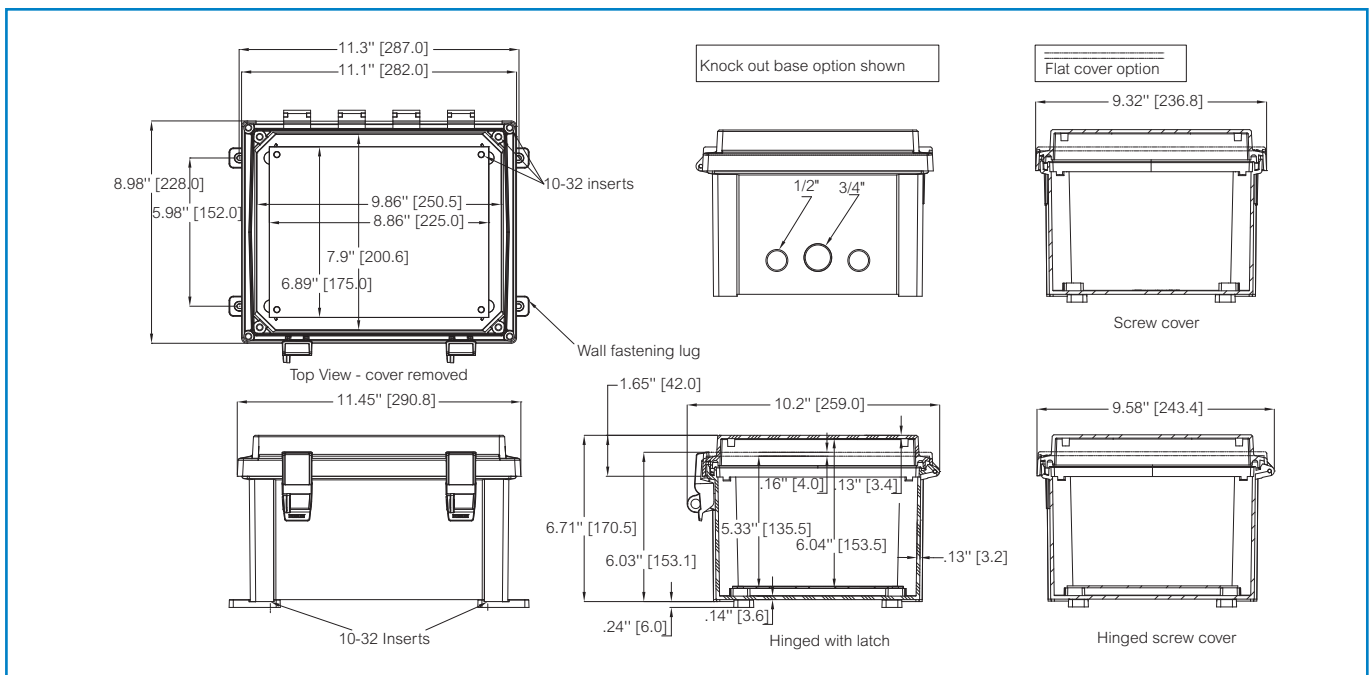

Sample photo

Order symbol: AR1086CHSSL
Product nbr: 8561028
Description: PC Enclosure
Remarks: Hinged opaque cover w/S.S. Lockable latch

EAN: 6418074066756
EI. number:
Finland:

Including: Hinged cover base with 10-32 brass inserts, latched cover with formed in place PUR gasket, and stainless hinge pin. Quick release latches. (Latch options available.) Enclosure mounting foot kit. Accessory 10-32 screws for panel mounting.

Dimensions:				Accessories:	
	Length	Width	Height		
mm:	254	203	152	ALBP108	Aluminum Back Panel
inch:	10.0	8.0	6.0	ADFP108	Dead Front Panel w/ screws
Materials:				ASP108	Aluminum Swing Panel
Material:	Polycarbonate			ASPK108	Swing Panel Kit incl. Panel
Base colour:	RAL 7035 -light grey			ASPHK10	Swing Panel Kit w/o Panel
Cover screws material:	Stainless steel			AMFL8	8" Mounting Flange Set
Cover colour:	RAL 7035 -light grey			Rating:	
Gasket material:	Polyurethane			Ingress Protection (EN 60529): IP66/IP67	
Temperatures:				Impact Resistance (EN 62262): IK07/IK08	
Temperature °C (short term):	-40 ... 140 °C			Electrical insulation: Totally insulated	
Temperature °C (continuous):	-40 ... 80 °C			Halogen free (DIN/VDE 0472, Part 815): 1	
Temperature °F (short term):	-40 ... 284 °F			UV resistance: UL 508	
Temperature °F (continuous):	-40 ... 175 °F			Flammability Rating: UL 508	
Accessories:				Glow Wire Test (IEC 695-2-1) °C: 960	
ABP108	Painted Steel Back Panel			NEMA Class: NEMA 4, 4X, 6, 6P, 12, 13	