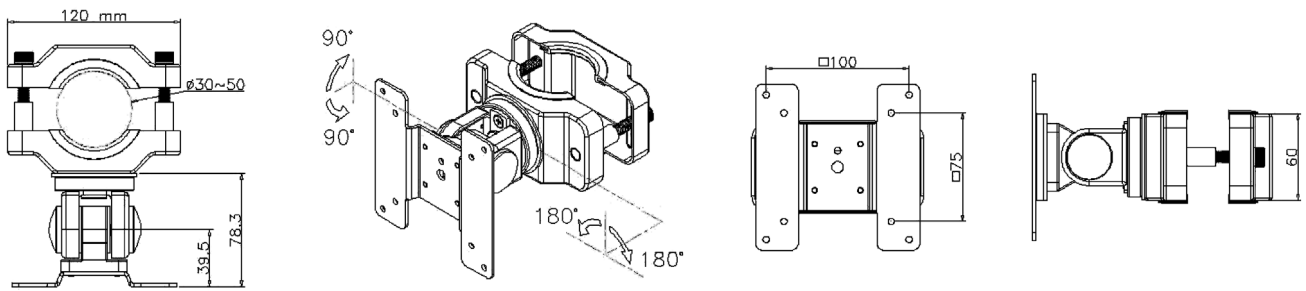

Mounting Bracket

Description

The product can fit any 30mm to 50mm diameter pole and holds monitor weights up to 10kgs. It can tilt up and down. The bracket allows to be mounted on either on horizontal pole or vertical pole. Meets with VESA 75mm x 75mm or 100mm x 100mm standard. Maximum weight capacity is 10 kg

Diagram

Dimensions : Millimetres

Part Number Table

Description	Part Number
Bracket, Fixed, Pole Mount, Black, 30mm to 60mm Diameter, 22 lb	50-14534

Important Notice : This data sheet and its contents (the "Information") belong to the members of the Premier Farnell group of companies (the "Group") or are licensed to it. No licence is granted for the use of it other than for information purposes in connection with the products to which it relates. No licence of any intellectual property rights is granted. The Information is subject to change without notice and replaces all data sheets previously supplied. The Information supplied is believed to be accurate but the Group assumes no responsibility for its accuracy or completeness, any error in or omission from it or for any use made of it. Users of this data sheet should check for themselves the Information and the suitability of the products for their purpose and not make any assumptions based on information included or omitted. Liability for loss or damage resulting from any reliance on the Information or use of it (including liability resulting from negligence or where the Group was aware of the possibility of such loss or damage arising) is excluded. This will not operate to limit or restrict the Group's liability for death or personal injury resulting from its negligence. pro-SIGNAL is the registered trademark of the Group. © Premier Farnell Limited 2016.