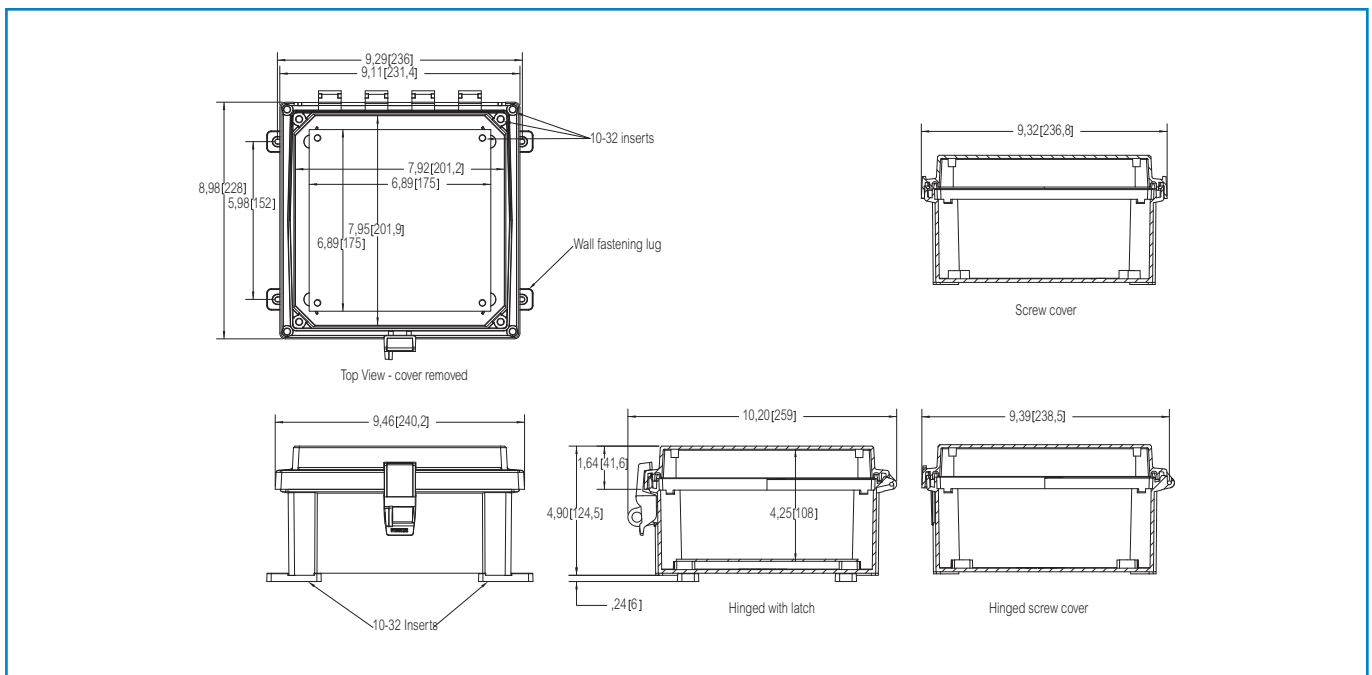

Sample photo

Order symbol: AR884CHSSL
Product nbr: 8561088
Description: PC Enclosure
Remarks: Hinged opaque cover w/S.S.
 Lockable latch

EAN: 6418074066718
EI. number:
Finland:

Including: Hinged cover base with 10-32 brass inserts, latched cover with formed in place PUR gasket, and stainless hinge pin. Quick release latches. (Latch options available.) Enclosure mounting foot kit. Accessory 10-32 screws for panel mounting.

Dimensions:	Length	Width	Height	Accessories:	
mm:	203	203	102	ABP88	Painted Steel Back Panel
inch:	8.0	8.0	4.0	ALBP88	Aluminum Back Panel
Materials:				ADFP88	Dead Front Panel w/ screws
Material:	Polycarbonate			ASP88	Aluminum Swing Panel
Base colour:	RAL 7035 -light grey			ASPK88	Swing Panel Kit incl. Panel
Cover screws material:	Stainless steel			ASPHK8	Swing Panel Kit w/o Panel
Cover colour:	RAL 7035 -light grey			AMFL8	8" Mounting Flange Set
Gasket material:	Polyurethane			Rating:	
Temperatures:				Ingress Protection (EN 60529): IP66/IP67	
Temperature °C (short term):	-40 ... 140 °C			Electrical insulation: Totally insulated	
Temperature °C (continuous):	-40 ... 80 °C			Halogen free (DIN/VDE 0472, Part 815): 0	
Temperature °F (short term):	-40 ... 284 °F			UV resistance: UL 508	
Temperature °F (continuous):	-40 ... 175 °F			Flammability Rating: UL 508	
Accessories:				Glow Wire Test (IEC 695-2-1) °C: 960	
APBP88	PVC Back Panel			NEMA Class: UL Type 4, 4X, 6, 6P, 12 and 13	