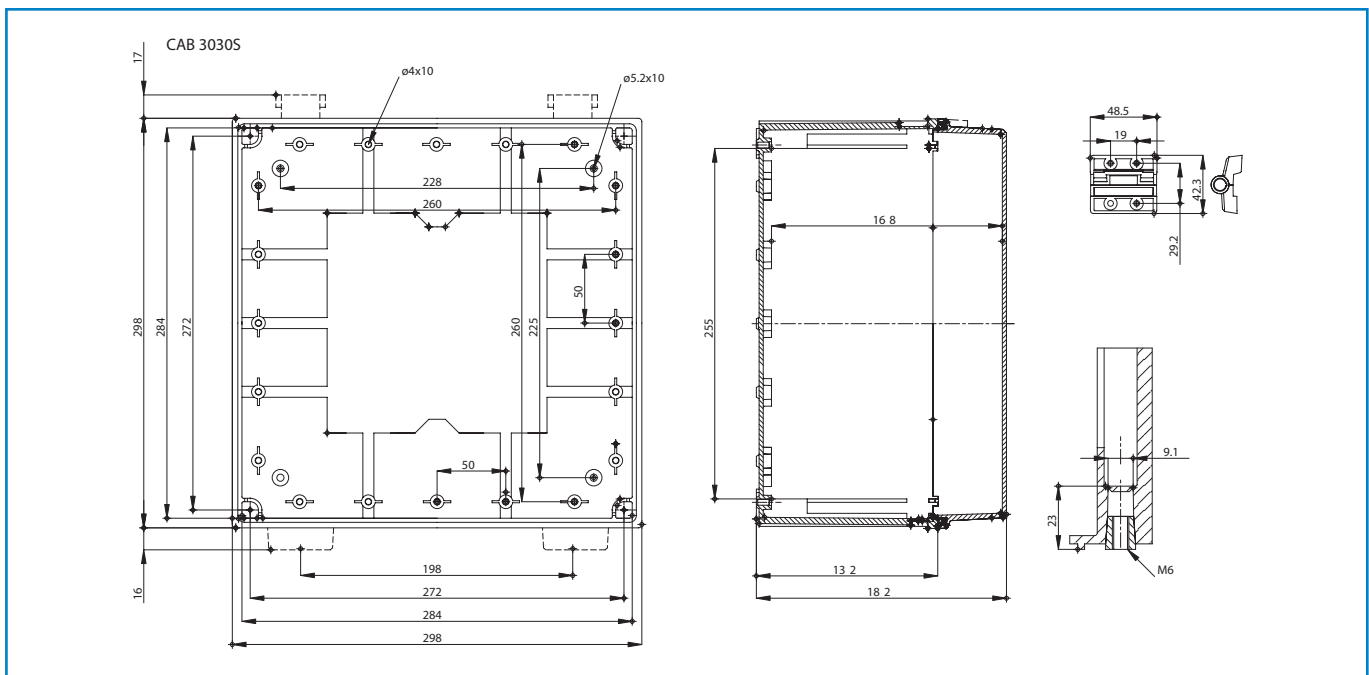

UL CAB UL CAB PC 303018 T

Sample photo

Order symbol: UL CAB PC 303018 T
Product nbr: 8143040
Description: UL Cabinet, PC
Remarks: Latches on the long side, smooth

EAN: 6418074053930
EI. number:
Finland:
Electric No. Denmark: 8212034099
Electric No. Italy: 7822025U

Including: Cabinet base, door with PUR gasket, latches, screws for mounting plate/DIN-rail and corner plugs.

Dimensions:	Length	Width	Height	Rating:
mm:	300	300	180	Ingress Protection (EN 60529): IP65
inch:	11.8	11.8	7.1	Impact Resistance (EN 62262): IK08
Materials:				Electrical insulation: Totally insulated
Material:	Polycarbonate			Halogen free (DIN/VDE 0472, Part 815): 1
Base colour:	RAL 7035 -light grey			UV resistance: UL 508
Cover colour:	Smoked grey			Flammability Rating: UL 746C 5"
Gasket material:	EPDM			UL Type:
Temperatures:				Glow Wire Test (IEC 695-2-1) °C: 960
Temperature °C (short term):	-40 ... 120 °C			Certificates:
Temperature °C (continuous):	-40 ... 80 °C			Germanischer Lloyd (GL)
Temperature °F (short term):	-40 ... 250 °F			Underwriters Laboratories
Temperature °F (continuous):	-40 ... 175 °F			SGS Fimko
				Lloyds Register of Shipping (LR)
				UL Canada
				Gost R