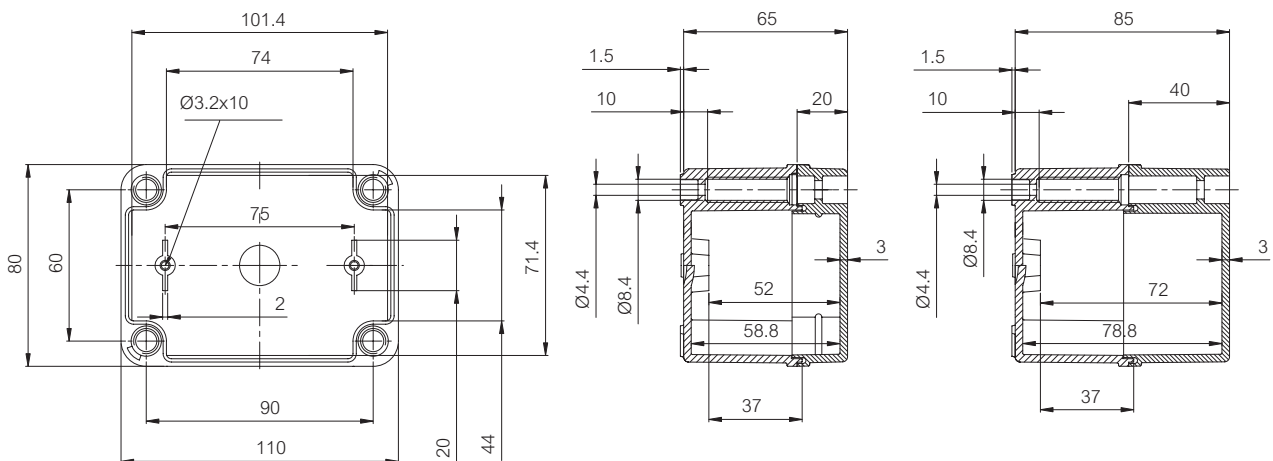

**UL PICCOLO UL PC B 65 T**

Sample photo

**Order symbol:** UL PC B 65 T  
**Product nbr:** 8714003  
**Description:** UL Enclosure, PC  
**Remarks:** Transparent cover

**EAN:** 6418074038807  
**EI. number:**  
 Finland:  
 Electric No. 8212031021  
 Denmark:  
 Electric No. Italy: 7202010U

Including: Base with screws for mounting plate, cover with PUR gasket and polyamide cover screws.

Dimensions:				Rating:
Length	Width	Height		
mm:	110	80	65	Ingress Protection (EN 60529): IP66/IP67
inch:	4.3	3.1	2.6	Impact Resistance (EN 62262): IK08
Materials:				Electrical insulation: Totally insulated
<b>Material:</b>	Polycarbonate			Halogen free (DIN/VDE 0472, Part 815): 1
<b>Base colour:</b>	RAL 7035 -light grey			UV resistance: UL 508
<b>Cover screws material:</b>	Polyamide			Flammability Rating: UL 746C 5"
<b>Cover colour:</b>	Clear transparent			UL Type:
<b>Cover screws colour:</b>	Grey			Glow Wire Test (IEC 695-2-1) °C: 960
<b>Gasket material:</b>	Polyurethane			Certificates:
Temperatures:				Germanischer Lloyd (GL)
<b>Temperature °C (short term):</b>	-40 ... 120 °C			Underwriters Laboratories
<b>Temperature °C (continuous):</b>	-40 ... 80 °C			SGS Fimko
<b>Temperature °F (short term):</b>	-40 ... 250 °F			UL Canada
<b>Temperature °F (continuous):</b>	-40 ... 175 °F			Gost R

PICCOLO 110x80x65-85