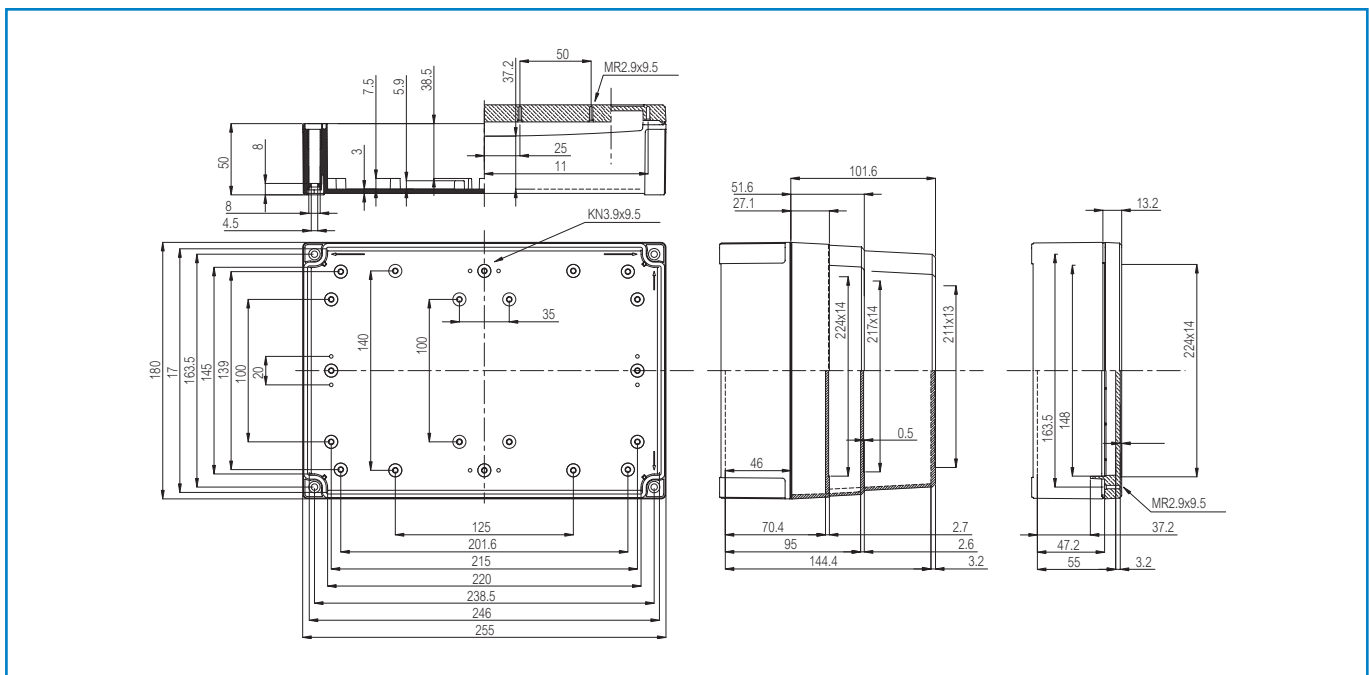

Order symbol: UL PC 200/75 HG
Product nbr: 6411326
Description: UL Enclosure, PC
Remarks: Grey cover

EAN: 6418074057044
El. number:
 Finland:
 Electric No. 8212030750
 Denmark:
 Electric No. Italy: 7351123U

Including: Base with TPE gasket, screws for mounting plate/DIN-rail and cover with polyamide cover screws.

| Dimensions: | Length | Width | Height | Rating: |
|-------------------------------------|----------------------|-------|--------|--|
| mm: | 255 | 180 | 75 | Ingress Protection (EN 60529): IP66/IP67 |
| inch: | 10.0 | 7.1 | 3.0 | Impact Resistance (EN 62262): IK08 |
| Materials: | | | | Electrical insulation: Totally insulated |
| Material: | Polycarbonate | | | Halogen free (DIN/VDE 0472, Part 815): 1 |
| Base colour: | RAL 7035 -light grey | | | UV resistance: UL 508 |
| Cover screws material: | Polyamide | | | Flammability Rating: UL 746C 5" |
| Cover colour: | RAL 7035 -light grey | | | UL Type: |
| Cover screws colour: | Grey | | | Glow Wire Test (IEC 695-2-1) °C: 960 |
| Gasket material: | TPE | | | Certificates: |
| Temperatures: | | | | Germanischer Lloyd (GL) |
| Temperature °C (short term): | -40 ... 120 °C | | | Underwriters Laboratories |
| Temperature °C (continuous): | -40 ... 80 °C | | | SGS Fimko |
| Temperature °F (short term): | -40 ... 250 °F | | | UL Canada |
| Temperature °F (continuous): | -40 ... 175 °F | | | Gost R |