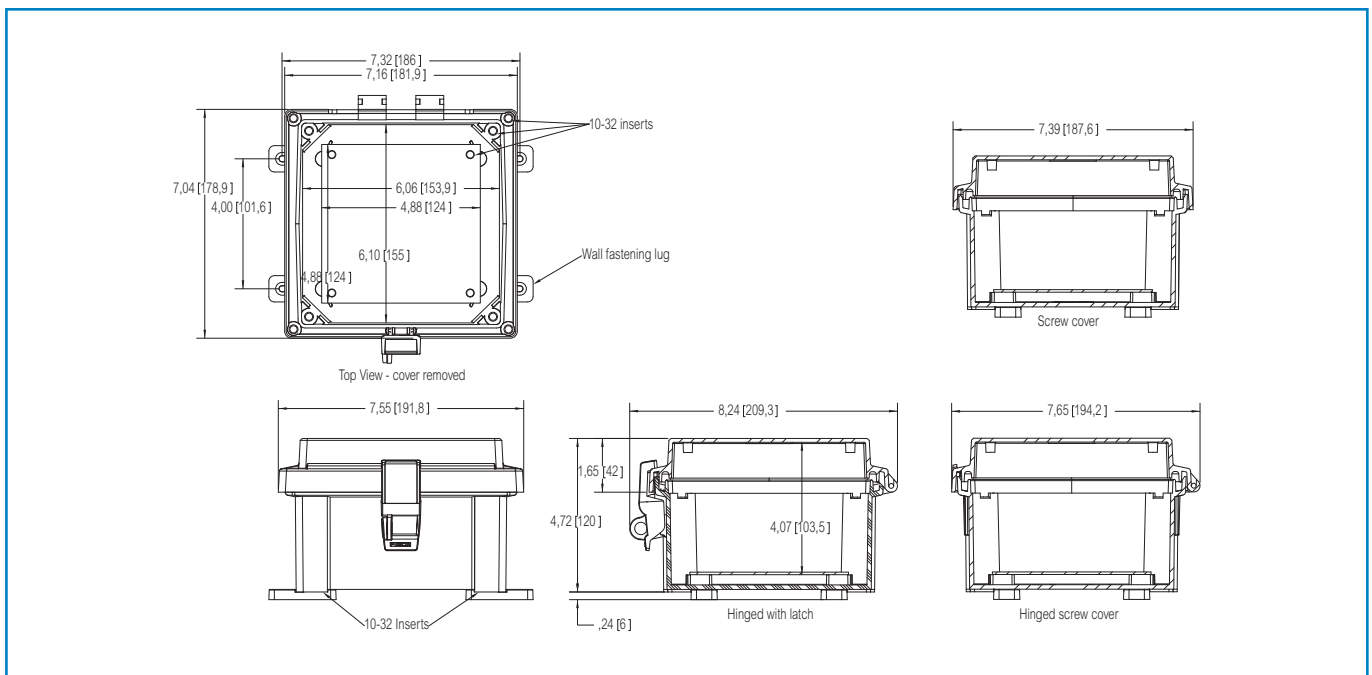

Sample photo

Order symbol: AR664SC
Product nbr: 8561001
Description: PC Enclosure
Remarks: Opaque screw cover

EAN: 6418074066275
EI. number:
Finland:

Including: Screw cover base with 10-32 brass inserts, cover with formed in place PUR gasket and 4 stainless cover screws. Enclosure mounting foot kit. Accessory 10-32 screws for panel mounting.

Dimensions:	Length	Width	Height	Accessories:	
mm:	152	152	102	ABP66	Painted Steel Back Panel
inch:	6.0	6.0	4.0	ALBP66	Aluminum Back Panel
Materials:				ADFP66	Dead Front Panel w/ screws
Material:	Polycarbonate			ASP66	Aluminum Swing Panel
Base colour:	RAL 7035 -light grey			ASPK66	Swing Panel Kit incl. Panel
Cover screws material:	Stainless steel			ASPHK6	Swing Panel Kit w/o Panel
Cover colour:	RAL 7035 -light grey			AMFL6	6" Mounting Flange Set
Gasket material:	Polyurethane			Rating:	
Temperatures:				Ingress Protection (EN 60529): IP66/IP67	
Temperature °C (short term):	-40 ... 140 °C			Impact Resistance (EN 62262): IK07/IK08	
Temperature °C (continuous):	-40 ... 80 °C			Electrical insulation: Totally insulated	
Temperature °F (short term):	-40 ... 284 °F			Halogen free (DIN/VDE 0472, Part 815): 1	
Temperature °F (continuous):	-40 ... 175 °F			UV resistance: UL 508	
Accessories:				Flammability Rating: UL 508	
APBP66	PVC Back Panel			Glow Wire Test (IEC 695-2-1) °C: 960	
				NEMA Class: NEMA 4, 4X, 6, 6P, 12, 13	