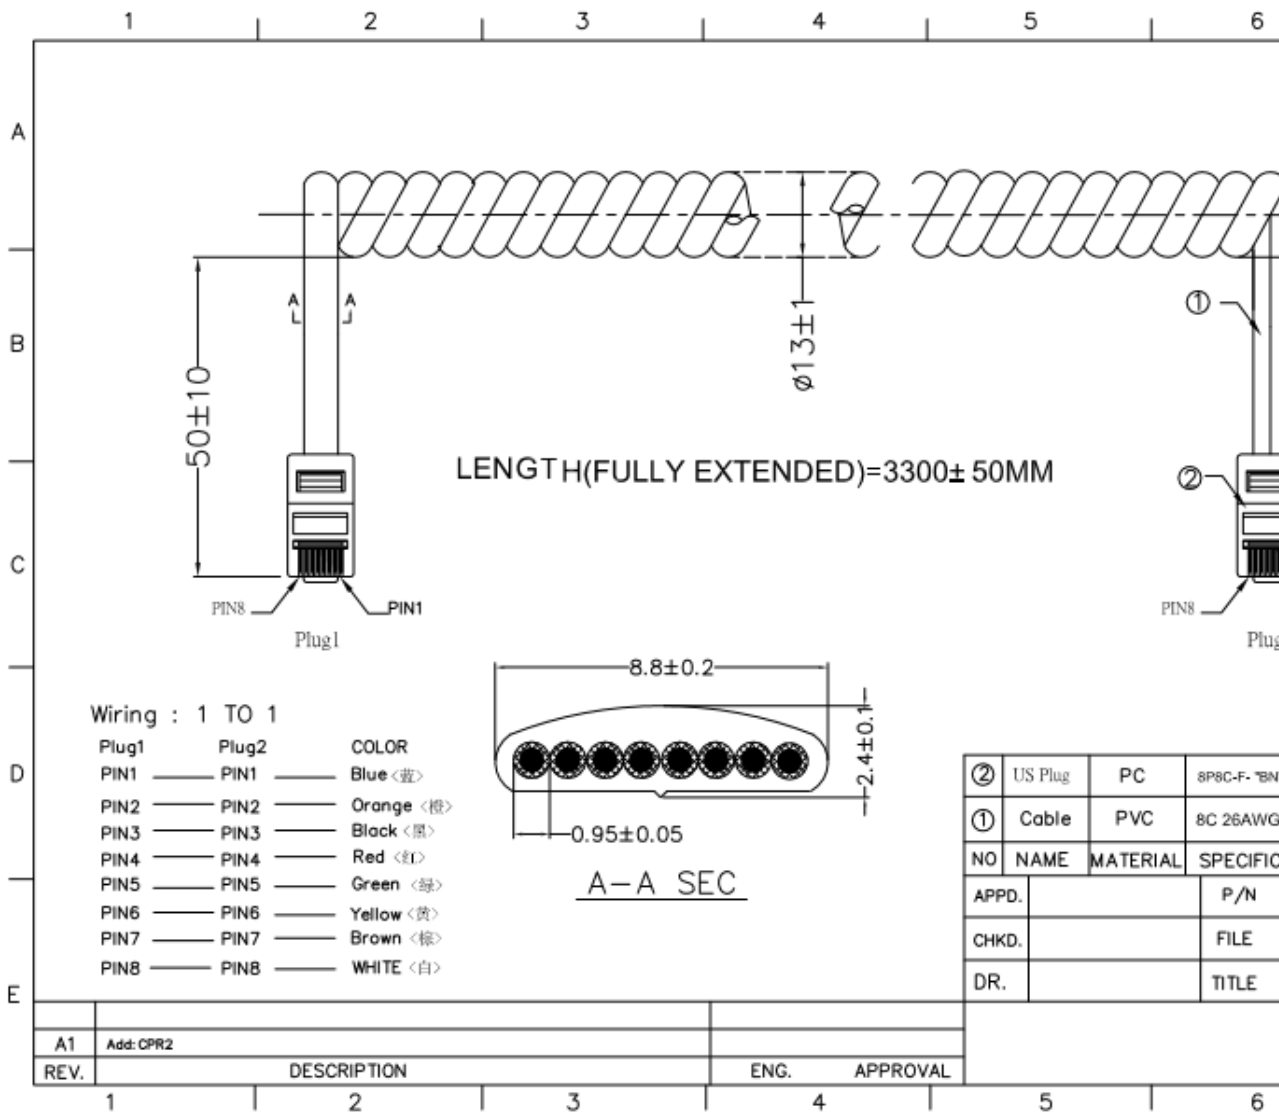

CPR2 – 3m coiled cord, RJ45 to RJ45, plug (black)

3m coiled cord in black RJ45 to RJ45 plug (CPR2)

The CPR2 is an 8 way coiled lead offering a flexible, extendable option for connecting RJ45/8p8c sockets.

Features

- 8p8c 3m RJ45 plug to RJ45 plug coiled black cord
- Wired 1 to 1

Specifications

- Colour: black
- Length: 3m approx. (extended), including 50mm tails
- Material:
 - Cable:
 - Cores: 26AWG/0.40mm stranded copper
 - Sheath: PVC
 - Plug:
 - Housing: PC, UL94V
 - Contacts: Hard gold over nickel over phosphor bronze
- 10M Ω insulation resistance
- 20m Ω maximum contact resistance
- 1000Vrms AC60Hz Dielectric withstanding voltage