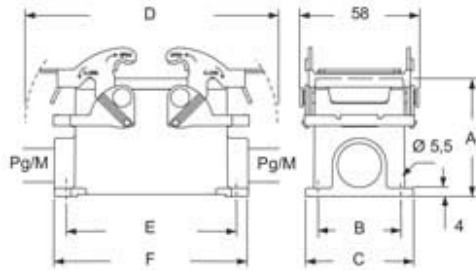

Part number

M7APE 24.32

Brief description:

surface mounting housing with 2 levers, size "104.27", high construction, M32, E-Xtreme® version, IP66/IP67/IP69

Product description		General ordering information	
Version	E-Xtreme® V-TYPE version	EAN13 code	8015747250498
Series	Surface mounting housings with two levers	Packaging Information	
Product type	with 2 stainless steel levers	Packaging length	475,00 mm
Style	high construction	Packaging height	220,00 mm
Family	C7 - CV and M7 - MV enclosures, V-Type lever version	Packaging width	200,00 mm
Size	size "104.27"	Packaging weight	0,01 kg
Technical data		Packaging volume	20,90 dm ³
Material	metal	Packaging description	Carton box
IP degree of protection	IP66/IP67/IP69	Packaging quantity	10 Pcs
Cable entry	M32	Packaging EAN code	8015747250610
Further technical details		Sub-packaging weight	0,01 kg
Weight	1,00 g	Sub-packaging description	Plastic packaging
		Sub-packaging quantity	5 Pcs
		Sub-packaging EAN barcode	8015747250627

Part number

M7APE 24.32

Catalogue drawings

type	A	B	C	D	E	F
M7P 24	63	45	57	169	132	144
M7AP 24	80	45	57	169	132	144

X-ON Electronics

Largest Supplier of Electrical and Electronic Components

Click to view similar products for [ILME manufacturer](#):