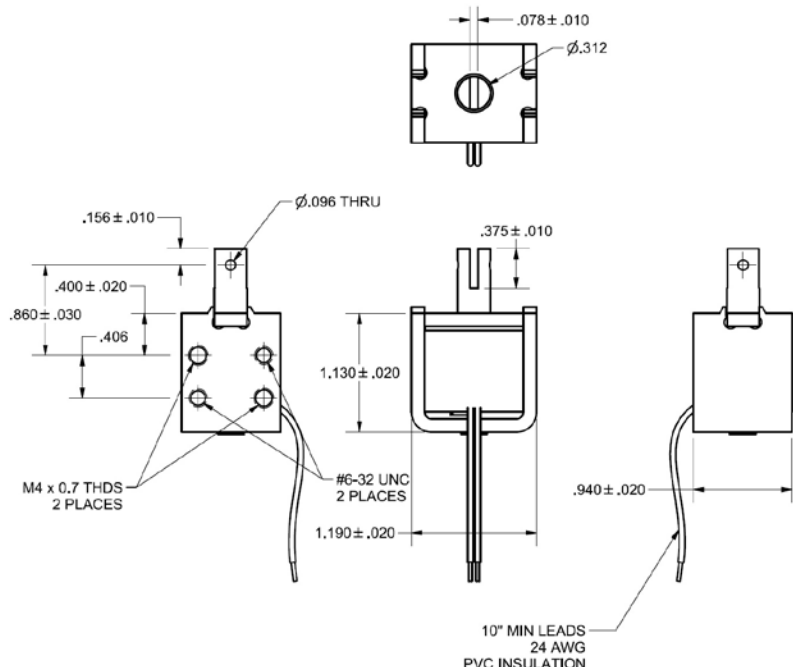

Model B28

DC Pull Box Frame Solenoid

Size: 1.13" L x 0.94" W x 1.19" H

ALL PRODUCTS ARE RoHS COMPLIANT

Solenoid shown energized with plunger fully seated

Part No.	Duty Cycle	Voltage	Resistance (Ω) ± 5%	Max On Time	Power (W)	Current (A)
B28-255-B-4	Intermittent	12 VDC	7.8	54 Secs	18.5	1.54
B28-254-B-4	Continuous	12 VDC	28.7	∞	5.0	0.42
B28-254-B-4	Intermittent	24 VDC	28.7	54 Secs	20.1	0.84
B28-253-B-4	Continuous	24 VDC	115.0	∞	5.0	0.21

Continuous Duty = 100% "On" Time
 Intermittent Duty = 25% "On" Time
 When ordering please refer to Part No. as listed above
 Please consult factory for custom configurations

Stroke (in.)	Typical Pull Force (oz.)								Holding Force (oz.)
	0.050	0.100	0.150	0.200	0.250	0.300	0.350	0.400	
Continuous Duty	38.0	16.8	10.4	7.6	5.6	4.0	2.4	2.0	67.2
Intermittent Duty	74.0	57.6	34.4	22.4	15.2	10.8	8.0	6.8	

Additional Specifications:

- Dielectric Strength: 1500 VRMS
- Recommended Heat Sink: All force values shown are with no heat sink and 20°C ambient temperature
- Coil Insulation: Class "B" - 130°C max temperature
- Total Unit Weight: 3.9 oz. / 110.6 g
- Plunger Weight: 0.46 oz. / 13.4 g