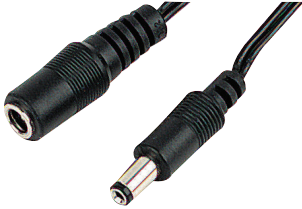

2.5mm DC Plug to 2.5mm DC Jack **pro-ELEC**

Specifications:

Connector Type A	: 2.5mm DC Power Socket
Connector Type B	: 2.5mm DC Power Plug
Jacket Colour	: Black
Cable Assembly Type	: Power

Dimensions : Millimetres

Part Number Table

Description	"L"	Part Number
Lead, DC Extension, 2.5mm	1.5m	JR8307 1.5M
	3m	JR8307 3M
	5m	JR8307-5M

Important Notice : This data sheet and its contents (the "Information") belong to the members of the Premier Farnell group of companies (the "Group") or are licensed to it. No licence is granted for the use of it other than for information purposes in connection with the products to which it relates. No licence of any intellectual property rights is granted. The Information is subject to change without notice and replaces all data sheets previously supplied. The Information supplied is believed to be accurate but the Group assumes no responsibility for its accuracy or completeness, any error in or omission from it or for any use made of it. Users of this data sheet should check for themselves the Information and the suitability of the products for their purpose and not make any assumptions based on information included or omitted. Liability for loss or damage resulting from any reliance on the Information or use of it (including liability resulting from negligence or where the Group was aware of the possibility of such loss or damage arising) is excluded. This will not operate to limit or restrict the Group's liability for death or personal injury resulting from its negligence. pro-ELEC is the registered trademark of the Group. © Premier Farnell plc 2012.